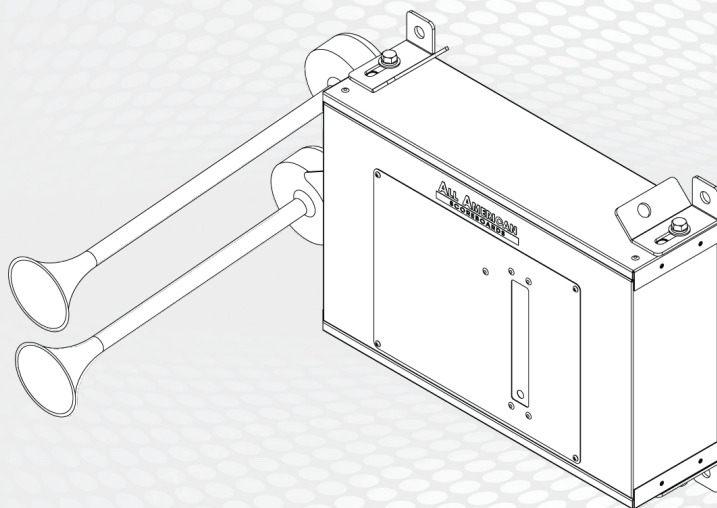

PRODUCT SPECIFICATIONS
MULTISPORT SCOREBOARD

OUTDOOR SCOREBOARD
TRUMPETBOX

REMOTE TRUMPET HORN KIT

OVERALL DIMENSION	1' High x 1'6" Wide x 5" Depth. Horn extends Approximately 15" from front of box and approximately 5" from side of box.
CONSTRUCTION	Fabricated 20 and 22 GA Powder Coated Galvanneal. Powdercoated black cabinet.
INFORMATION	Trumpet style horn will sound when HORN button is pressed on the console or when end of period "Auto Horn" sounds (select sports).
CAPTIONS	None.
HORN	110 dB Dual Trumpet 12V Horn mounted on the side at a slight downward angle to prevent rain and snow from accumulating inside. Stainless Steel Construction, Mill Finish.
ELECTRONICS	100% solid state, microprocessor controlled system with locking connectors.
SERVICING	Will be serviceable by removing the front access panel.
COMMUNICATION	Radio communication is standard using a 2.4 GHz Frequency hopping spread spectrum transceiver, same as a scoreboard. Box will have an ID system and can be connected to via the MSC9000 or any 9000 Handheld Radio Consoles using the same process as any 9000 Series Scoreboard.
POWER REQUIREMENTS	120VAC, 3.2 Amp. Installer to provide connection point or junction box to back of box. 20 Amp circuit recommended.
INSTALLATION	May be mounted to any wall surface or to any pole system by using the mounting clips provided and additional structure, such as Unistrut or structural angle (not provided).
ESTIMATED WEIGHT	13 lbs.
WARRANTY	Five year guarantee against defects in materials and workmanship. Factory repair service for parts in warranty. Union label. UL Certified.
AVAILABLE CONTROL CONSOLE (SOLD SEPARATELY)	<p>MSC9000 (Multi-sport Desktop Console) Extruded Aluminum, high impact low profile microprocessor control console. 5" high x 10.25" wide x 9" deep. Weight: 4.3 lbs. Radio (1600 ft) is standard, simultaneous hardwire option included. Internal rechargeable battery. Switch between multiple sports by removing and replacing the slip sheet.</p> <p>HRBK9000 (Handheld Basketball Remote) 6.5" high x 3" wide x 1" deep. Radio (500 ft) is standard. Internal rechargeable battery.</p> <p>HRFB9000 (Handheld Football Remote) 6.5" high x 3" wide x 1" deep. Radio (500 ft) is standard. Internal rechargeable battery.</p> <p>HRTM9000 (Handheld Timer Remote) 6.5" high x 3" wide x 1" deep. Radio (500 ft) is standard. Internal rechargeable battery.</p>