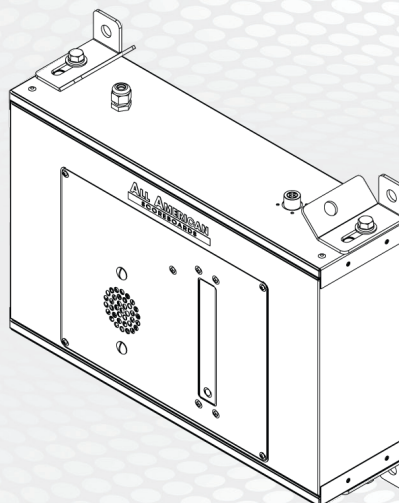

PRODUCT SPECIFICATIONS
MULTISPORT SCOREBOARD

OUTDOOR SCOREBOARD
SHOTBOX

REMOTE SHOTCLOCK STYLE HORN KIT
 WITH LIGHTSTRIP-READY CONNECTIONS

OVERALL DIMENSION	1' High x 1'6" Wide x 5" Depth.
CONSTRUCTION	Fabricated 20 and 22 GA Powder Coated Galvanneal. Powdercoated black cabinet.
INFORMATION	Horn will sound when shot time reaches 0 and/or at the end of period if "Auto Horn" is enabled (select sports). If light strips are connected (sold separately), lightstrips will illuminate at end of period or shot time.
CAPTIONS	None.
HORN	Internally mounted 99 dB @ 10' Buzzer-Style 12-24VDC Horn.
ELECTRONICS	100% solid state, microprocessor controlled system with locking connectors.
SERVICING	Will be serviceable by removing the front access panel.
COMMUNICATION	Radio communication is standard using a 2.4 GHz Frequency hopping spread spectrum transceiver, same as a scoreboard. Box will have an ID system and can be connected to via the MSC9000 or any 9000 Handheld Radio Consoles using the same process as any 9000 Series Scoreboard.
POWER REQUIREMENTS	120VAC, 1.3 Amp. 6' grounded cord provided for standard 3 prong outlet.
INSTALLATION	May be mounted to any wall surface using the mounting clips provided.
ESTIMATED WEIGHT	11 lbs.
WARRANTY	Five year guarantee against defects in materials and workmanship. Factory repair service for parts in warranty. Union Label. UL Certified.
AVAILABLE CONTROL CONSOLE (SOLD SEPARATELY)	<p>MSC9000 (Multi-sport Desktop Console) Extruded Aluminum, high impact low profile microprocessor control console. 5" high x 10.25" wide x 9" deep. Weight: 4.3 lbs. Radio (1600 ft) is standard, simultaneous hardwire option included. Internal rechargeable battery. Switch between multiple sports by removing and replacing the slip sheet.</p> <p>HRBK9000 (Handheld Basketball Remote) 6.5" high x 3" wide x 1" deep. Radio (500 ft) is standard. Internal rechargeable battery.</p> <p>HRFB9000 (Handheld Football Remote) 6.5" high x 3" wide x 1" deep. Radio (500 ft) is standard. Internal rechargeable battery.</p> <p>HRTM9000 (Handheld Timer Remote) 6.5" high x 3" wide x 1" deep. Radio (500 ft) is standard. Internal rechargeable battery.</p>