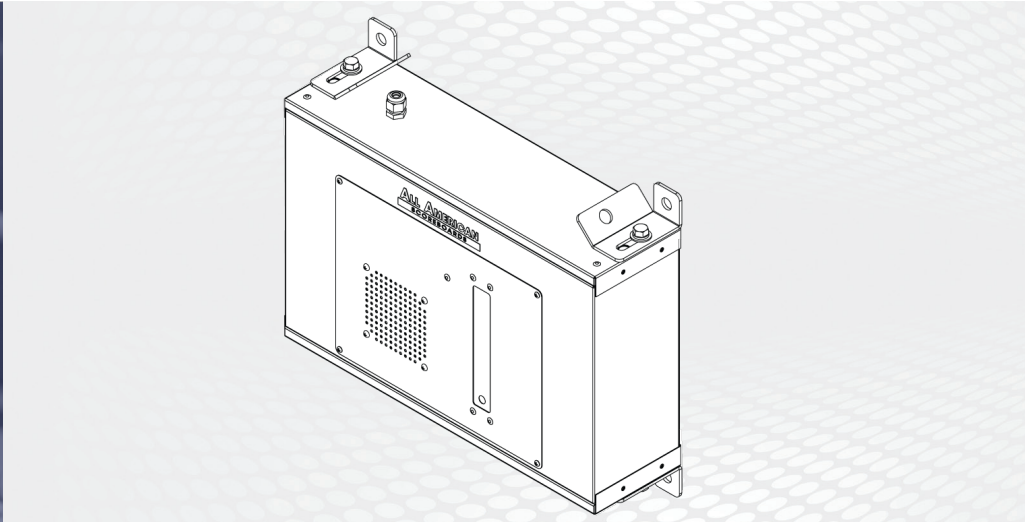

PRODUCT SPECIFICATIONS
MULTISPORT SCOREBOARD

OVERALL DIMENSION	1' High x 1'6" Wide x 5" Depth.
CONSTRUCTION	Fabricated 20 and 22 GA Powder Coated Galvanneal. Powdercoated black cabinet.
INFORMATION	Buzzer style horn will sound when HORN button is pressed on the console or when end of period "Auto Horn" sounds (select sports).
CAPTIONS	None.
HORN	Internally mounted 99 dB @ 10' Buzzer-Style 12-24VDC Horn.
ELECTRONICS	100% solid state, microprocessor controlled system with locking connectors.
SERVICING	Will be serviceable by removing the front access panel.
COMMUNICATION	Radio communication is standard using a 2.4 GHz Frequency hopping spread spectrum transceiver, same as a scoreboard. Box will have an ID system and can be connected to via the MSC9000 or any 9000 Handheld Radio Consoles using the same process as any 9000 Series Scoreboard.
POWER REQUIREMENTS	120VAC, 1.3 Amp. 6' grounded cord provided for standard 3 prong outlet.
INSTALLATION	May be mounted to any wall surface using the mounting clips provided.
ESTIMATED WEIGHT	11 lbs.
WARRANTY	Five year guarantee against defects in materials and workmanship. Factory repair service for parts in warranty. Union Label. UL Certified.
AVAILABLE CONTROL CONSOLE (SOLD SEPARATELY)	<p>MSC9000 (Multi-sport Desktop Console) Extruded Aluminum, high impact low profile microprocessor control console. 5" high x 10.25" wide x 9" deep. Weight: 4.3 lbs. Radio (1600 ft) is standard, simultaneous hardwire option included. Internal rechargeable battery. Switch between multiple sports by removing and replacing the slip sheet.</p> <p>HRBK9000 (Handheld Basketball Remote) 6.5" high x 3" wide x 1" deep. Radio (500 ft) is standard. Internal rechargeable battery.</p> <p>HRFB9000 (Handheld Football Remote) 6.5" high x 3" wide x 1" deep. Radio (500 ft) is standard. Internal rechargeable battery.</p> <p>HRTM9000 (Handheld Timer Remote) 6.5" high x 3" wide x 1" deep. Radio (500 ft) is standard. Internal rechargeable battery.</p>