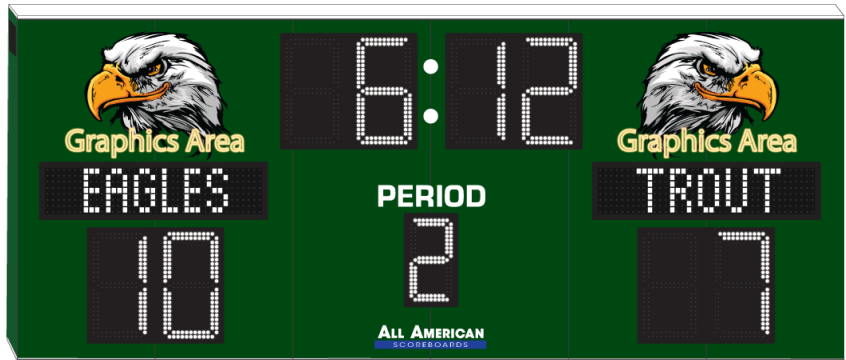

PRODUCT SPECIFICATIONS
MS9123 OPTIONS

Deluxe Trim

Top and bottom caps powdercoated a different color than rest of scoreboard. This is a modern, more permanent version of edge trim.

Shown: Black with Yellow Gold Deluxe Trim

LED TEAM NAMES

8x40 Pixel Matrix, 6" High Fonts

LED Team Names require MSC9000 Console.

Shown: Green with White Deluxe Trim, White LED Team Names

PLK + MODEL NUMBER

Protective Lenses Installed in front of each digit assembly.