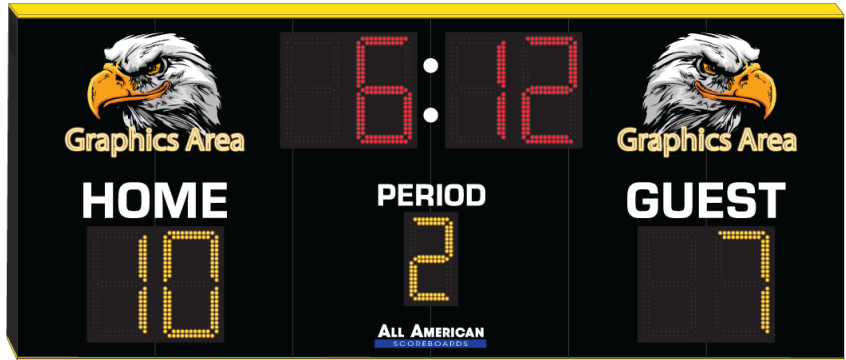

PRODUCT SPECIFICATIONS
MS9123 OPTIONS

Deluxe Trim

Top and bottom caps powdercoated a different color than rest of scoreboard. This is a modern, more permanent version of edge trim.

Shown: Black with Yellow Gold Deluxe Trim