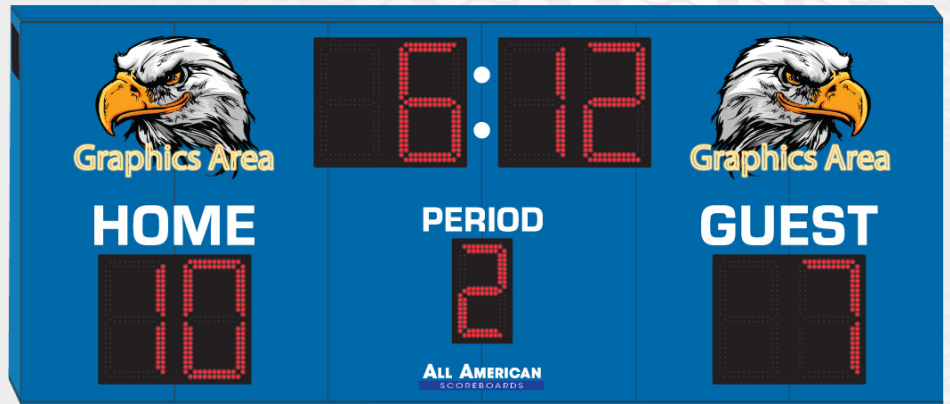

PRODUCT SPECIFICATIONS
MULTISPORT SCOREBOARD

ALL AMERICAN
SCOREBOARDS®

OVERALL DIMENSION	5' High x 12' Wide x 5" Depth. Style available in other sizes.
CONSTRUCTION	Fabricated 20 and 22 GA Powder Coated Galvanneal.
INFORMATION	Game Time, Home & Guest Scores (18"), Period (14")
CAPTIONS	HOME, GUEST (6"), PERIOD (4"), Includes (2) 20"x40" Graphic Areas
HORN	Not Included. 100 dB Resonating and 110 dB external trumpet horn available, recommended to be wired at time of manufacture.
ELECTRONICS / DIGITS	100% solid state, microprocessor controlled system with locking connectors. Ultra bright, exposed Red LED digits.
SERVICING	Sign will be serviceable by removing the Home Score digit pan to access components.
COMMUNICATION	Radio communication is standard using a 2.4 GHz Frequency hopping spread spectrum transceiver. Hardwire optional on scoreboard, recommended to be installed at time of manufacture.
POWER REQUIREMENTS	120VAC, 2.6 Amp. Installer to provide connection point or junction box to scoreboard. 20 Amp circuit recommended.
INSTALLATION	May be mounted to a minimum of 2 posts/beams using the Unistrut that is mounted to the top and bottom backs of the scoreboard. Number and size of beams is dependent on soil condition and IBC wind loading requirements. Hardware supplied to pressure mount to I-Beams.
ESTIMATED WEIGHT	348 lbs. Estimated Shipping Dims: 150x24x83, 441# (650# for 2)
WARRANTY	Five year guarantee against defects in materials and workmanship. Factory repair service for parts in warranty. Union label. UL Certified.
ADDITIONAL OPTIONS MODEL NUMBER + ( )	Protective Lens Kit (PLK + Model Number). LED Team Names. White, Green, Amber digits available (Red is standard). Deluxe Trim (different colored powdercoated top and bottom caps).
AVAILABLE CONTROL CONSOLE (SOLD SEPARATELY)	MSC9000 (Multi-sport Desktop Console) Extruded Aluminum, high impact low profile microprocessor control console. 5" high x 10.25" wide x 9" deep. Weight: 4.3 lbs. Radio (1600 ft) is standard, simultaneous hardwire option included. Internal rechargeable battery. Switch between multiple sports by removing and replacing the slip sheet.