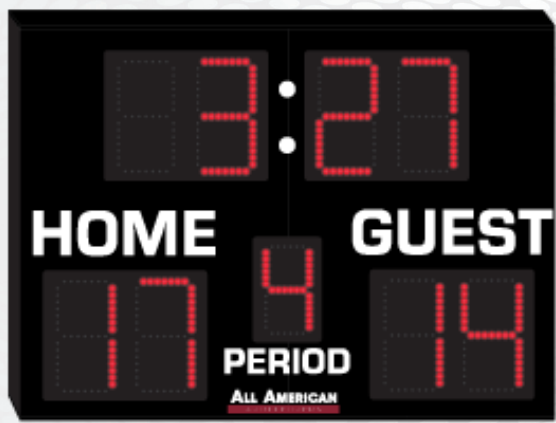

PRODUCT SPECIFICATIONS
MULTISPORT SCOREBOARD

ALL AMERICAN
SCOREBOARDS ®

OVERALL DIMENSION	3' high x 4' wide x 5" deep.
CONSTRUCTION	Fabricated 20 and 22 GA Powder Coated Galvanneal.
INFORMATION	Game Time (10" Red), Home & Guest Scores to 99 (10" Red), Quarter (8" Red).
CAPTIONS	HOME (6") GUEST (6") QUARTER/INNING/HALF (4" caption on Placards) Comes with 3 captions. PERIOD or MATCH available upon request.
HORN	Internal 100 dB Included. External 110 dB horn available, recommended to be wired at time of manufacture.
ELECTRONICS / DIGITS	100% solid state, microprocessor controlled system with locking connectors. Ultra bright, exposed Red LED digits.
SERVICING	Sign will be serviceable by removing the digit pan to access components.
COMMUNICATION	Radio communication is standard using a 2.4 GHz Frequency hopping spread spectrum transceiver. Hardwire optional on scoreboard, recommended to be installed at time of manufacture.
POWER REQUIREMENTS	100-270VAC, (1.3 Amp. @ 120VAC) Installer to provide connection point or junction box to scoreboard. 20 Amp circuit recommended.
INSTALLATION	May be mounted to a minimum of 2 posts/beams using the Unistrut that is mounted to the top and bottom backs of the scoreboard. Number and size of beams is dependent on soil condition and IBC wind loading requirements. Hardware supplied to pressure mount to I-Beams. If ordered with cart, comes installed with power cord.
ESTIMATED WEIGHT	55 lbs, Estimated Shipping Dimensions: 54x24x59,119#
WARRANTY	Five year guarantee against defects in materials and workmanship. Factory repair service for parts in warranty. Union label. UL Certified.
ADDITIONAL OPTIONS MODEL NUMBER + ()	Protective Lens Kit (PLK + Model Number). White, Green, Amber digits available (Red is standard). Small portable cart (MS9034C).Deluxe Trim (different color powdercoated top and bottom caps).
AVAILABLE CONTROL CONSOLE (SOLD SEPARATELY)	MSC9000 (Multi-sport Desktop Console) Extruded Aluminum, high impact low profile microprocessor control console. 5" high x 10.25" wide x 9" deep. Weight: 4.3 lbs. Radio (1600 ft) is standard, simultaneous hardwire option included. Internal rechargeable battery. Switch between multiple sports by removing and replacing the slip sheet. HRFB9000 (Handheld Football Remote) 6.5" high x 3" wide x 1" deep. Radio (500 ft) is standard. Internal rechargeable battery. HRBA9000 (Handheld Baseball Remote) 6.5" high x 3" wide x 1" deep. Radio (500 ft) is standard. Internal rechargeable battery.