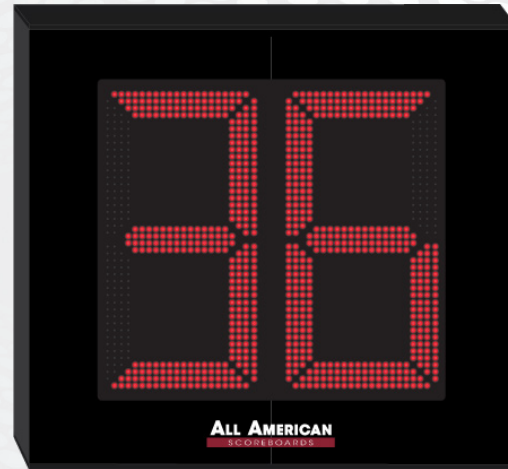

PRODUCT SPECIFICATIONS
FOOTBALL PLAY CLOCK

OVERALL DIMENSION	4'8 high x 5' wide x 4.75" deep. Style available in other sizes.
CONSTRUCTION	Fabricated 20 and 22 GA Powder Coated Galvaneal.
INFORMATION	Play Clock Timer (Delay of Game Timer) (36" Red Digits). Timer runs independent to the game time.
CAPTIONS	None.
HORN	None. External 100 and 110 dB horn available, recommended to be wired at time of manufacture.
ELECTRONICS / DIGITS	100% solid state, microprocessor controlled system with locking connectors. Ultra bright, exposed Red LED digits.
SERVICING	Sign will be serviceable by removing the digit pan to access components.
COMMUNICATION	Radio communication is standard using a 2.4 GHz Frequency hopping spread spectrum transceiver. Hardwire optional on scoreboard, recommended to be installed at time of manufacture.
POWER REQUIREMENTS	120VAC, 1.3 Amp. Installer to provide connection point or junction box to scoreboard. 20 Amp circuit recommended.
INSTALLATION	May be mounted to a minimum of 2 posts/beams using the Unistrut that is mounted to the top and bottom backs of the scoreboard. Number and size of beams is dependent on soil condition and IBC wind loading requirements. Hardware supplied to pressure mount to I-Beams.
ESTIMATED WEIGHT	120 lbs. Shipping Dimensions 66x24x80, 195 lbs or 66x27x80, 298 lbs (pair).
WARRANTY	Five year guarantee against defects in materials and workmanship. Factory repair service for parts in warranty. Union label. UL Certified.
ADDITIONAL OPTIONS MODEL NUMBER + ()	Protective Lens Kit (PLK + Model Number). White, Green, Amber digits available (Red is standard). Deluxe Trim (different colored powdercoated top and bottom caps).
AVAILABLE CONTROL CONSOLE (SOLD SEPARATELY)	MSC9000 (Multi-sport Desktop Console) Extruded Aluminum, high impact low profile microprocessor control console. 5" high x 10.25" wide x 9" deep. Weight: 4.3 lbs. Radio (1600 ft) is standard, simultaneous hardwire option included. Internal rechargeable battery. Switch between multiple sports by removing and replacing the slip sheet. HRFB9000 (Handheld Football Remote) 6.5" high x 3" wide x 1" deep. Radio (500 ft) is standard. Internal rechargeable battery.