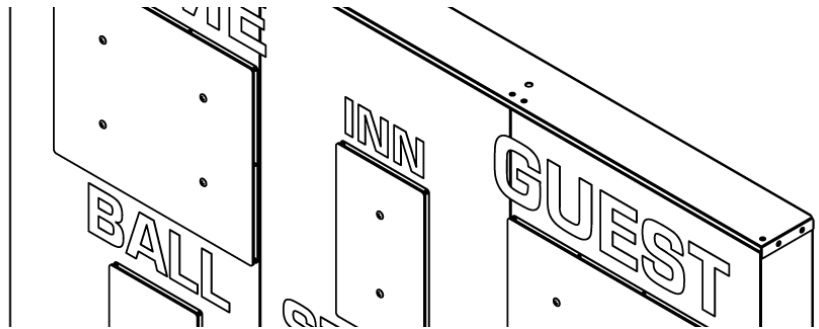

PLK + MODEL NUMBER

Protective Lenses Installed in front of each digit assembly.