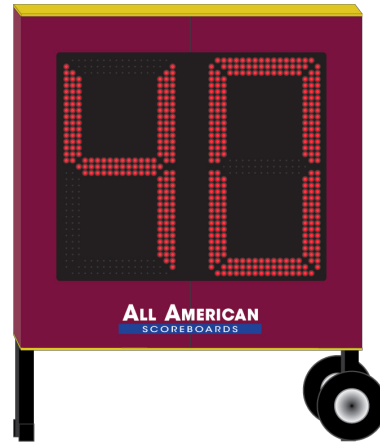

PRODUCT SPECIFICATIONS
FB9049 OPTIONS

ALL AMERICAN

SCOREBOARDS®

FB9049C

Installed on a simple cart with 6' outdoor plug.