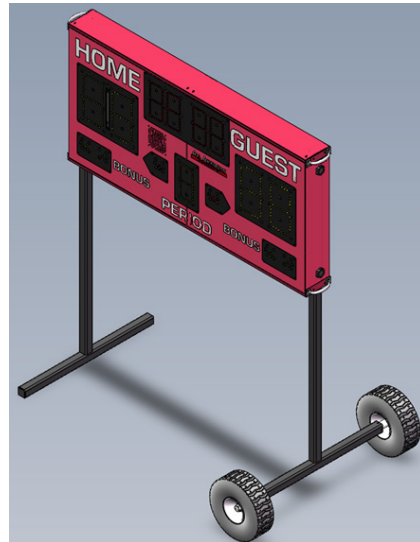

Simple Cart

Elevate your Mascot to 5' in height and easily wheel it into position. Made from 1.5" powder-coated tubes and 10" Flat Free Wheels, the cart slides into slots on the bottom of the scoreboard.