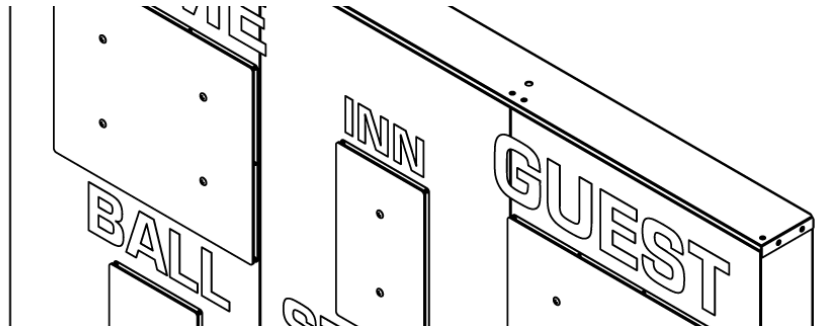

PLK + MODEL NUMBER

Protective Lenses installed in front of each digit assembly.