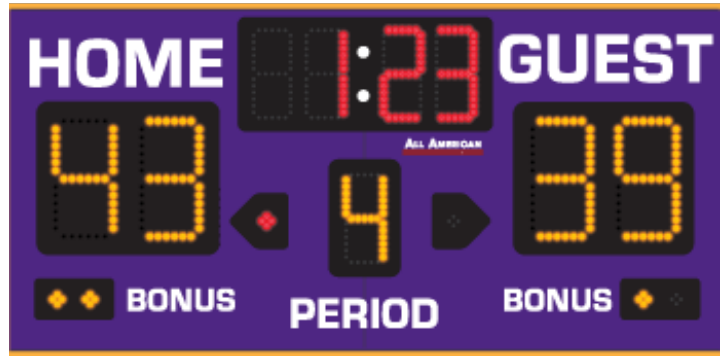

PRODUCT SPECIFICATIONS
MASCOT 9 OPTIONS

ALL AMERICAN

SCOREBOARDS®

Deluxe Trim

Different color powdercoated top and bottom caps. An upscaled, modern, permanent version of border striping.

Purple Scoreboard with Yellow Gold Trim Shown.