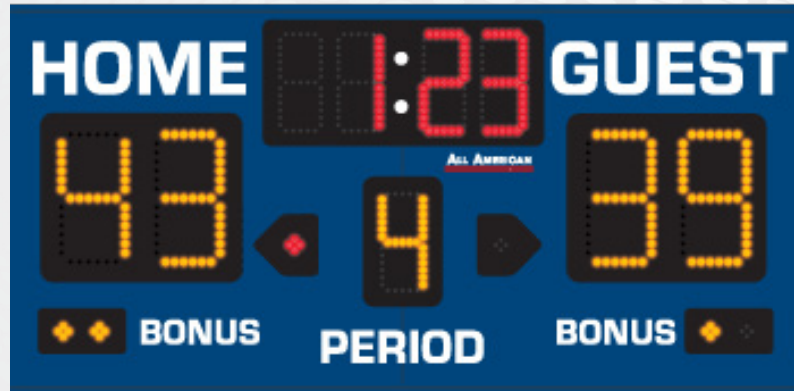

PRODUCT SPECIFICATIONS
BASKETBALL SCOREBOARD

ALL AMERICAN
SCOREBOARDS ®

OVERALL DIMENSION	2' High x 4' Wide x 5" Depth.
CONSTRUCTION	Fabricated 20 and 22 GA Powder Coated Galvanneal. Includes side channels for simple cart or stand installation. Includes handles for easy lifting.
DIGIT SIZES	Game Time (6" Red), Home & Guest Scores up to 99 (8" Amber), Period (6" Amber), Possession Indicators (1" Red), Bonus Indicators (1" Amber)
CAPTIONS	HOME GUEST (3.25"), PERIOD (2"), BONUS (1.5")
HORN	Included 90dB internal horn.
ELECTRONICS / DIGITS	100% solid state, microprocessor controlled system with locking connectors. Ultra bright, exposed Red and Amber LED digits.
SERVICING	Sign will be serviceable by removing the home score digit pan to access components.
COMMUNICATION	Radio communication is standard using a 2.4 GHz Frequency hopping spread spectrum transceiver. Hardwire optional on scoreboard, recommended to be installed at time of manufacture.
POWER REQUIREMENTS	120VAC, 1.3 Amp. Includes 6' power cable exiting the top left of the cabinet with grounded 3 prong connector. 20 Amp circuit recommended.
INSTALLATION	Slots on both sides to accept 1.5" steel tubing, and secured with 4 bolts. A Simple Push Cart and a Simple Stand are available.
ESTIMATED WEIGHT	46 lbs.
WARRANTY	Five year guarantee against defects in materials and workmanship. Factory repair service for parts in warranty. Union Label. UL Certified.
ADDITIONAL OPTIONS MODEL NUMBER + ()	Protective Lens Kit (PLK + Model Number), Simple Cart (C), Simple Stand(S). White or Green digits available (Red and Amber as shown is standard). Deluxe Trim (different colored powdercoated top and bottom caps).
AVAILABLE CONTROL CONSOLE (SOLD SEPARATELY)	MSC9000 (Multi-sport Desktop Console) Extruded Aluminum, high impact low profile microprocessor control console. 5" high x 10.25" wide x 9" deep. Weight: 4.3 lbs. Radio (1600 ft) is standard, simultaneous hardwire option included. Internal rechargeable battery. Switch between multiple sports by removing and replacing the slip sheet. HRBK9000 (Handheld Basketball Remote) 6.5" high x 3" wide x 1" deep. Radio (500 ft) is standard. Internal rechargeable battery.