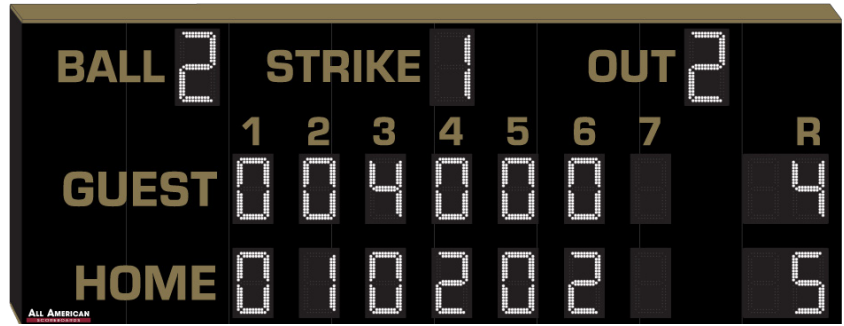

PRODUCT SPECIFICATIONS
BA9167 OPTIONS

ALL AMERICAN
SCOREBOARDS®

Deluxe Trim

Top and bottom caps powdercoated a different color than rest of scoreboard. This is a modern, more permanent version of edge trim.

Shown: Black with Vegas Gold Deluxe Trim, White Digits, Vegas Gold Vinyl.