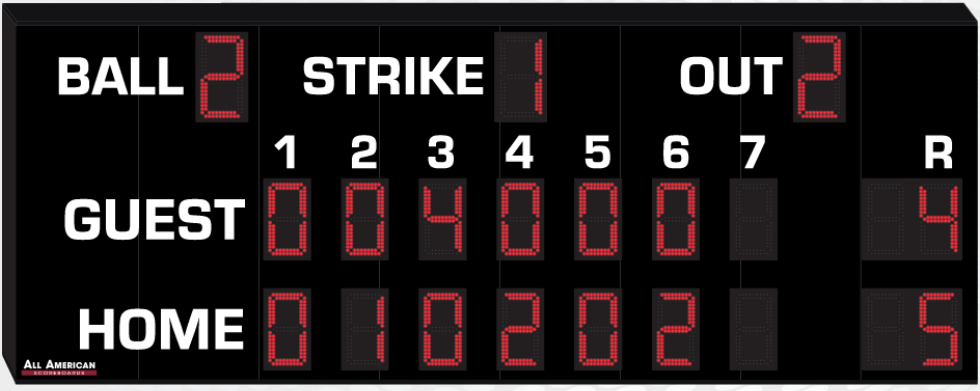

PRODUCT SPECIFICATIONS  
**LINESCORE BASEBALL SCOREBOARD**

**STANDARD COLORS** (CUSTOM COLORS AVAILABLE)  
 BLACK NAVY BLUE BRIGHT BLUE SKY BLUE PURPLE BURGUNDY RED FOREST GREEN GREEN

<b>OVERALL DIMENSION</b>	6' High x 16' Wide x 5" Depth. Style available in other sizes.
<b>CONSTRUCTION</b>	Fabricated 20 and 22 GA Powder Coated Galvanneal. 1 Cabinet Design.
<b>INFORMATION</b>	Home & Guest Runs and Line Score (14"), Ball, Strike, Out (16")
<b>CAPTIONS</b>	White vinyl captions: Home & Guest (8"), Inn (6.5"), Ball, Strike, Out (8").
<b>HORN</b>	Optional 100dB or 110 dB horn available. Recommended to be wired at time of manufacture.
<b>ELECTRONICS / DIGITS</b>	100% solid state, microprocessor controlled system with locking connectors. Ultra bright, exposed Red LED digits.
<b>SERVICING</b>	Sign will be serviceable by removing the home runs face to access components.
<b>COMMUNICATION</b>	Radio communication is standard using a 2.4 GHz Frequency hopping spread spectrum transceiver. Hardwire optional on scoreboard, recommended to be installed at time of manufacture.
<b>POWER REQUIREMENTS</b>	100-270VAC, (2.6 Amp. @ 120VAC). Installer to provide connection point or junction box to scoreboard. 20 Amp circuit recommended.
<b>INSTALLATION</b>	May be mounted to a minimum of 2 posts/beams using the Unistrut that is mounted to the top and bottom backs of the scoreboard. Number and size of beams is dependent on soil condition and IBC wind loading requirements. Hardware supplied to pressure mount to I-Beams.
<b>ESTIMATED WEIGHT</b>	402 lbs. Estimated Shipping Dims: 198x24x95, 729#
<b>WARRANTY</b>	Five year guarantee against defects in materials and workmanship. Factory repair service for parts in warranty. Union label. UL Certified.
<b>ADDITIONAL OPTIONS</b> MODEL NUMBER + ( )	Protective Lens Kit (PLK + Model Number). White, Green, Amber digits available (Red is standard). Deluxe Trim (different color powdercoated top and bottom caps). LED Team Names.
<b>AVAILABLE CONTROL CONSOLE</b> (SOLD SEPARATELY)	<b>MSC9000 (Multi-sport Desktop Console)</b> Extruded Aluminum, high impact low profile microprocessor control console. 5" high x 10.25" wide x 9" deep. Weight: 4.3 lbs. Radio (1600 ft) is standard, simultaneous hardwire option included. Internal rechargeable battery. Switch between multiple sports by removing and replacing the slip sheet.