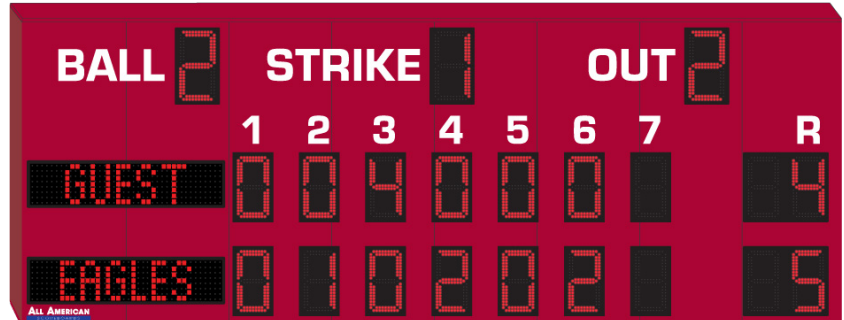

LED TEAM NAMES

8x40 Pixel Matrix, 9" High Fonts

LED Team Names require MSC9000 Console.