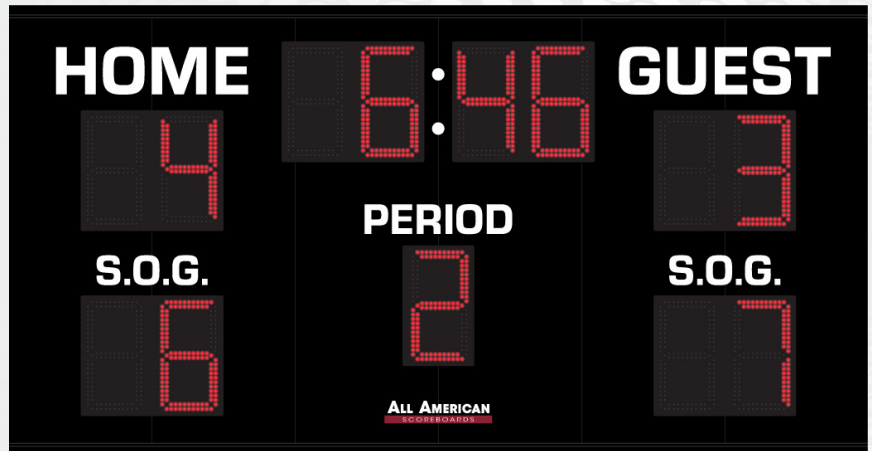

PRODUCT SPECIFICATIONS
SOCCER SCOREBOARD

ALL AMERICAN
SCOREBOARDS®

OVERALL DIMENSION	6' High x 12' Wide x 5" Depth. Additional 1.5" mounting flange on top and bottom. Style available in other sizes.
CONSTRUCTION	Fabricated 20 and 22 GA Powder Coated Galvanneal.
INFORMATION	Game Time, Home & Guest Scores, Period (18")
CAPTIONS	HOME, GUEST (8"), PERIOD (5"), S.O.G. (5")
HORN	Not Included. 100 dB Resonating and 110 dB external trumpet horn available, recommended to be wired at time of manufacture.
ELECTRONICS / DIGITS	100% solid state, microprocessor controlled system with locking connectors. Ultra bright, exposed Red LED digits.
SERVICING	Sign will be serviceable by removing the Home Score digit pan to access components.
COMMUNICATION	Radio communication is standard using a 2.4 GHz Frequency hopping spread spectrum transceiver. Hardwire optional on scoreboard, recommended to be installed at time of manufacture.
POWER REQUIREMENTS	120VAC, 2.6 Amp. Installer to provide connection point or junction box to scoreboard. 20 Amp circuit recommended.
INSTALLATION	May be mounted to nearly any wall surface or a minimum of 2 posts/beams. Number and size of beams is dependent on soil condition and IBC wind loading requirements. Hardware supplied to mount by drilling through the scoreboard flange and I-beam. Pressure and additional clamping system available. Pole/beam installations require supplied mounting bar on flange.
ESTIMATED WEIGHT	288 lbs.
WARRANTY	Five year guarantee against defects in materials and workmanship. Factory repair service for parts in warranty. Union label. UL Certified.
ADDITIONAL OPTIONS MODEL NUMBER + ()	Protective Lens Kit (PLK + Model Number). White, Green, Amber digits available (Red is standard).
AVAILABLE CONTROL CONSOLE (SOLD SEPARATELY)	MSC9000 (Multi-sport Desktop Console) Extruded Aluminum, high impact low profile microprocessor control console. 5" high x 10.25" wide x 9" deep. Weight: 4.3 lbs. Radio (1600 ft) is standard, simultaneous hardwire option included. Internal rechargeable battery. Switch between multiple sports by removing and replacing the slip sheet.