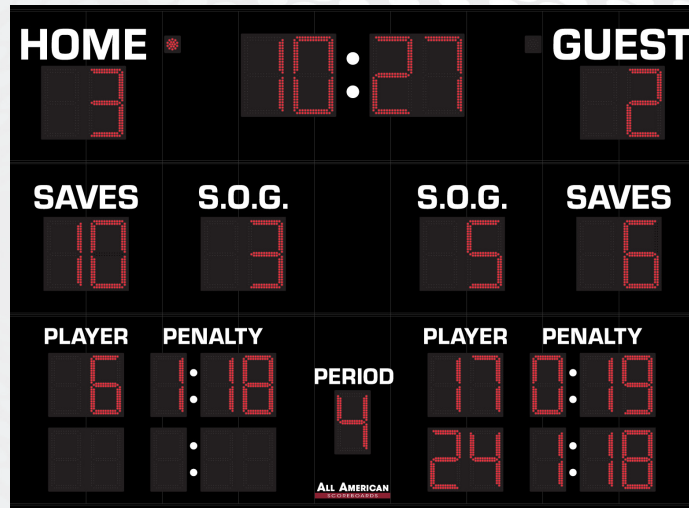

PRODUCT SPECIFICATIONS
LACROSSE SCOREBOARD

ALL AMERICAN
SCOREBOARDS

OVERALL DIMENSION	13' high x 18' wide x 5" deep. Additional 1.5" mounting flange on top and bottom.
CONSTRUCTION	Fabricated 20 and 22 GA Powder Coated Galvanneal. 3 Cabinet Installation.
INFORMATION	Timer (24"), Home & Guest Scores, Saves, Shots on Goal (21"), Period, Player Number and Penalty (18"), Goal Light Indicators (3").
CAPTIONS	HOME, GUEST (10"), SAVES, S.O.G. (7.5"), PLAYER, PENALTY, PERIOD (5")
HORN	Not Included. 100 dB Resonating and 110 dB external trumpet horn available, recommended to be wired at time of manufacture.
ELECTRONICS / DIGITS	100% solid state, microprocessor controlled system with locking connectors. Ultra bright, exposed Red LED digits.
SERVICING	Sign will be serviceable by removing the Home score digit pan to access components.
COMMUNICATION	Radio communication is standard using a 2.4 GHz Frequency hopping spread spectrum transceiver. Hardwire optional on scoreboard, recommended to be installed at time of manufacture.
POWER REQUIREMENTS	120VAC, 5.2 Amp. Installer to provide connection point or junction box to scoreboard. 20 Amp circuit recommended.
INSTALLATION	May be mounted to nearly any wall surface or a minimum of 2 posts/beams. Number and size of beams is dependent on soil condition and IBC wind loading requirements. Hardware supplied to mount by drilling through the scoreboard flange and I-beam. Pressure and additional clamping systems available. Pole/beam installations require supplied mounting bar on flange.
ESTIMATED WEIGHT	936 lbs.
WARRANTY	Five year guarantee against defects in materials and workmanship. Factory repair service for parts in warranty. Union label. UL Certified.
ADDITIONAL OPTIONS MODEL NUMBER + ()	Protective Lens Kit (PLK + Model Number). White, Green, Amber digits available (Red is standard).
AVAILABLE CONTROL CONSOLE (SOLD SEPARATELY)	MSC9000 (Multi-sport Desktop Console) Extruded Aluminum, high impact low profile microprocessor control console. 5" high x 10.25" wide x 9" deep. Weight: 4.3 lbs. Radio (1600 ft) is standard, simultaneous hardwire option included. Internal rechargeable battery. Switch between multiple sports by removing and replacing the slip sheet.