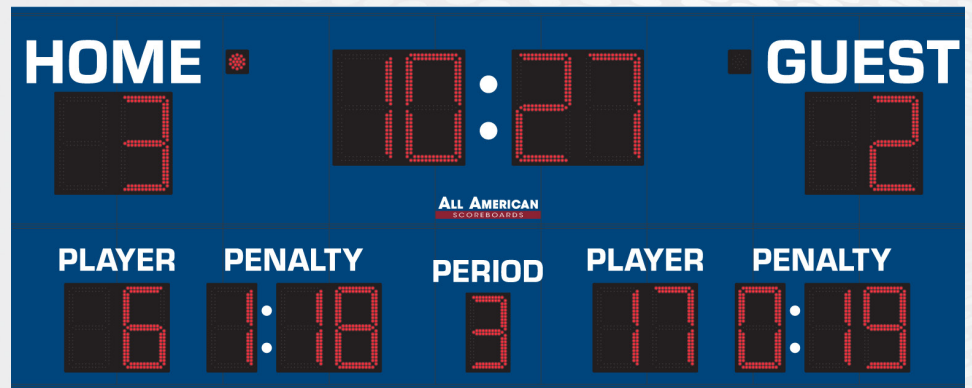

PRODUCT SPECIFICATIONS
LACROSSE SCOREBOARD

ALL AMERICAN
SCOREBOARDS ®

OVERALL DIMENSION	7' high x 18' wide x 4.75" deep. Additional 1.5" mounting flange on top and bottom. Style available in other sizes.
CONSTRUCTION	Fabricated 20 and 22 GA Powder Coated Galvanneal. 2 Cabinet Installation.
INFORMATION	Timer (24"), Home & Guest Scores (21"), Player Number and Penalty Time (18"), Period (16"), Goal Light Indicators (3")
CAPTIONS	HOME, GUEST (9.5") PLAYER, PENALTY (5") PERIOD (4")
HORN	Not Included. 100 dB Resonating and 110 dB external trumpet horn available, recommended to be wired at time of manufacture.
ELECTRONICS / DIGITS	100% solid state, microprocessor controlled system with locking connectors. Ultra bright, exposed Red LED digits.
SERVICING	Sign will be serviceable by removing the Home digit pan to access components.
COMMUNICATION	Radio communication is standard using a 2.4 GHz Frequency hopping spread spectrum transceiver. Hardwire optional on scoreboard, recommended to be installed at time of manufacture.
POWER REQUIREMENTS	120VAC, 3.9 Amp. Installer to provide connection point or junction box to scoreboard. 20 Amp circuit recommended.
INSTALLATION	May be mounted to nearly any wall surface or a minimum of 2 posts/beams. Number and size of beams is dependent on soil condition and IBC wind loading requirements. Hardware supplied to mount by drilling through the scoreboard flange and I-beam. Pressure and additional clamping system available. Pole/beam installations require supplied mounting bar on flange.
ESTIMATED WEIGHT	505 lbs.
WARRANTY	Five year guarantee against defects in materials and workmanship. Factory repair service for parts in warranty. Union label. UL Certified.
ADDITIONAL OPTIONS MODEL NUMBER + ()	Protective Lens Kit (PLK + Model Number). White, Green, Amber digits available (Red is standard).
AVAILABLE CONTROL CONSOLE (SOLD SEPARATELY)	MSC9000 (Multi-sport Desktop Console) Extruded Aluminum, high impact low profile microprocessor control console. 5" high x 10.25" wide x 9" deep. Weight: 4.3 lbs. Radio (1600 ft) is standard, simultaneous hardwire option included. Internal rechargeable battery. Switch between multiple sports by removing and replacing the slip sheet.