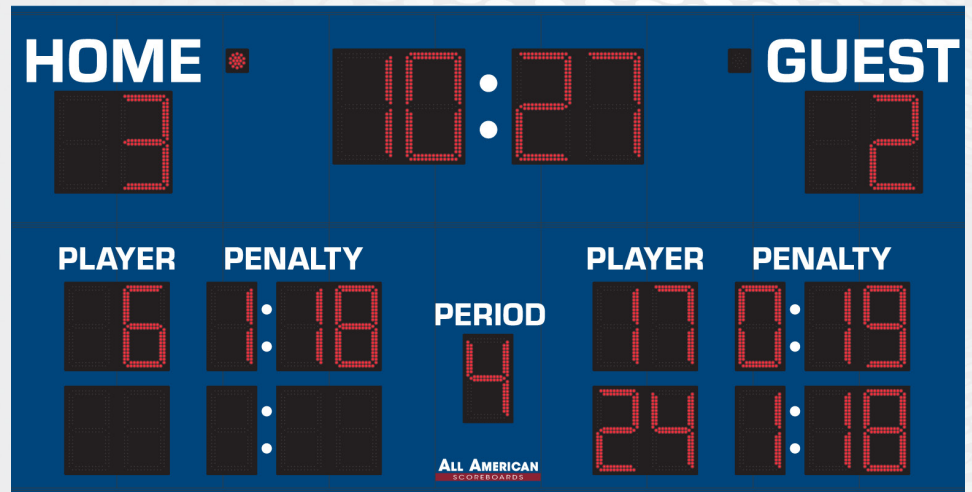

PRODUCT SPECIFICATIONS
LACROSSE SCOREBOARD

ALL AMERICAN
SCOREBOARDS

OVERALL DIMENSION	9" high x 18" wide x 5" deep. Additional 1.5" mounting flange on top and bottom. Style available in other sizes.
CONSTRUCTION	Fabricated 20 and 22 GA Powder Coated Galvanneal. 2 Cabinet Installation.
INFORMATION	Timer (24"), Home & Guest Scores (21"), Period, Player Number and Penalty (18"), Goal Light Indicators (3").
CAPTIONS	HOME, GUEST (10") PLAYER, PENALTY, PERIOD (5")
HORN	Not Included. 100 dB Resonating and 110 dB external trumpet horn available, recommended to be wired at time of manufacture.
ELECTRONICS / DIGITS	100% solid state, microprocessor controlled system with locking connectors. Ultra bright, exposed Red LED digits.
SERVICING	Sign will be serviceable by removing the Home score digit pan to access components.
COMMUNICATION	Radio communication is standard using a 2.4 GHz Frequency hopping spread spectrum transceiver. Hardwire optional on scoreboard, recommended to be installed at time of manufacture.
POWER REQUIREMENTS	120VAC, 3.9 Amp. Installer to provide connection point or junction box to scoreboard. 20 Amp circuit recommended.
INSTALLATION	May be mounted to nearly any wall surface or a minimum of 2 posts/beams. Number and size of beams is dependent on soil condition and IBC wind loading requirements. Hardware supplied to mount by drilling through the scoreboard flange and I-beam. Pressure and additional clamping systems available. Pole/beam installations require supplied mounting bar on flange.
ESTIMATED WEIGHT	650 lbs.
WARRANTY	Five year guarantee against defects in materials and workmanship. Factory repair service for parts in warranty. Union label. UL Certified.
ADDITIONAL OPTIONS MODEL NUMBER + ()	Protective Lens Kit (PLK + Model Number). White, Green, Amber digits available (Red is standard).
AVAILABLE CONTROL CONSOLE (SOLD SEPARATELY)	MSC9000 (Multi-sport Desktop Console) Extruded Aluminum, high impact low profile microprocessor control console. 5" high x 10.25" wide x 9" deep. Weight: 4.3 lbs. Radio (1600 ft) is standard, simultaneous hardwire option included. Internal rechargeable battery. Switch between multiple sports by removing and replacing the slip sheet.