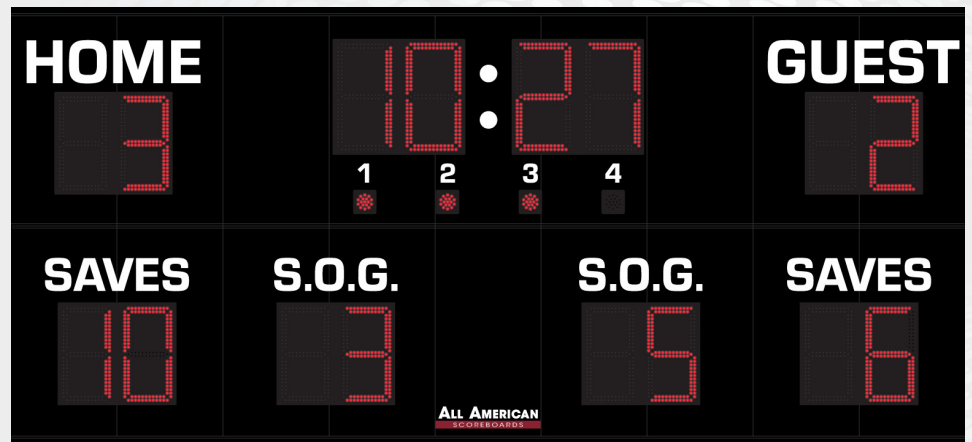

PRODUCT SPECIFICATIONS
LACROSSE SCOREBOARD

ALL AMERICAN
SCOREBOARDS TM

OVERALL DIMENSION	8" high x 18" wide x 5" deep. Additional 1.5" mounting flange on top and bottom. Style available in other sizes.
CONSTRUCTION	Fabricated 20 and 22 GA Powder Coated Galvanneal. 2 Cabinet Installation.
INFORMATION	Timer (24"), Home & Guest Scores (21"), Player Saves and Shots on Goal (21"), Period Indicators (3").
CAPTIONS	HOME, GUEST (10") SAVES, S.O.G. (7.5") PERIOD (4.5")
HORN	Not Included. 100 dB Resonating and 110 dB external trumpet horn available, recommended to be wired at time of manufacture.
ELECTRONICS / DIGITS	100% solid state, microprocessor controlled system with locking connectors. Ultra bright, exposed Red LED digits.
SERVICING	Sign will be serviceable by removing the Home score digit pan to access components.
COMMUNICATION	Radio communication is standard using a 2.4 GHz Frequency hopping spread spectrum transceiver. Hardwire optional on scoreboard, recommended to be installed at time of manufacture.
POWER REQUIREMENTS	120VAC, 2.6 Amp. Installer to provide connection point or junction box to scoreboard. 20 Amp circuit recommended.
INSTALLATION	May be mounted to nearly any wall surface or a minimum of 2 posts/beams. Number and size of beams is dependent on soil condition and IBC wind loading requirements. Hardware supplied to mount by drilling through the scoreboard flange and I-beam. Pressure and additional clamping systems available. Pole/beam installations require supplied mounting bar on flange.
ESTIMATED WEIGHT	578 lbs.
WARRANTY	Five year guarantee against defects in materials and workmanship. Factory repair service for parts in warranty. Union label. UL Certified.
ADDITIONAL OPTIONS MODEL NUMBER + ()	Goal Light Indicators (GLI). Protective Lens Kit (PLK + Model Number). White, Green, Amber digits available (Red is standard).
AVAILABLE CONTROL CONSOLE (SOLD SEPARATELY)	MSC9000 (Multi-sport Desktop Console) Extruded Aluminum, high impact low profile microprocessor control console. 5" high x 10.25" wide x 9" deep. Weight: 4.3 lbs. Radio (1600 ft) is standard, simultaneous hardwire option included. Internal rechargeable battery. Switch between multiple sports by removing and replacing the slip sheet.