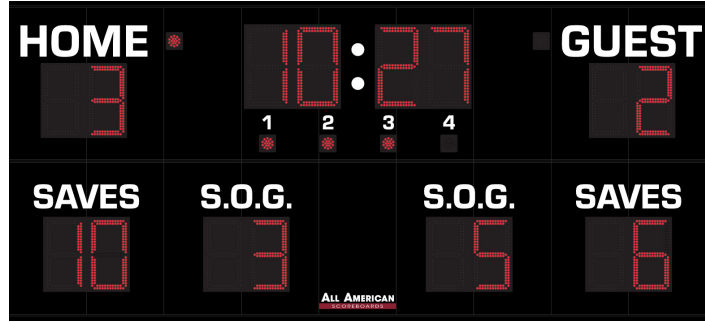

PRODUCT SPECIFICATIONS
LC9185 OPTIONS

LC9185GLI

Add 3" Goal Light Indicators (GLI).