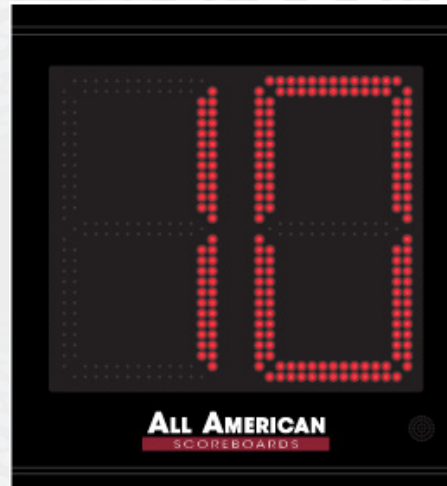

PRODUCT SPECIFICATIONS  
**LACROSSE SHOT CLOCK**

<b>OVERALL DIMENSION</b>	3' high x 3' wide x 5" deep. Additional 1.5" mounting flange on top and bottom. Style available in other sizes.
<b>CONSTRUCTION</b>	Fabricated 20 and 22 GA Powder Coated Galvanneal.
<b>INFORMATION</b>	Lacrosse Shot Clock Timer (24").
<b>CAPTIONS</b>	None.
<b>HORN</b>	Internal 100 dB Included. External 110 dB horn available, recommended to be wired at time of manufacture.
<b>ELECTRONICS / DIGITS</b>	100% solid state, microprocessor controlled system with locking connectors. Ultra bright, exposed Red LED digits.
<b>SERVICING</b>	Sign will be serviceable by removing the digit pan to access components.
<b>COMMUNICATION</b>	Radio communication is standard using a 2.4 GHz Frequency hopping spread spectrum transceiver. Hardwire optional on scoreboard, recommended to be installed at time of manufacture.
<b>POWER REQUIREMENTS</b>	120VAC, 1.3 Amp. Installer to provide connection point or junction box to scoreboard. 20 Amp circuit recommended.
<b>INSTALLATION</b>	May be mounted to nearly any wall surface or a minimum of 2 posts/beams. Also may be installed on an All American Scoreboards Portable Cart. Number and size of beams is dependent on soil condition and IBC wind loading requirements. Hardware supplied to mount by drilling through the scoreboard flange and I-beam. Pressure and additional clamping system available. Pole/beam installations require supplied mounting bar on flange.
<b>ESTIMATED WEIGHT</b>	40 lbs.
<b>WARRANTY</b>	Five year guarantee against defects in materials and workmanship. Factory repair service for parts in warranty. Union label. UL Certified.
<b>ADDITIONAL OPTIONS</b> MODEL NUMBER + ( )	Protective Lens Kit (PLK + Model Number). White, Green, Amber digits available (Red is standard).
<b>AVAILABLE CONTROL CONSOLE</b> (SOLD SEPARATELY)	<b>MSC9000 (Multi-sport Desktop Console)</b> Extruded Aluminum, high impact low profile microprocessor control console. 5" high x 10.25" wide x 9" deep. Weight: 4.3 lbs. Radio (1600 ft) is standard, simultaneous hardwire option included. Internal rechargeable battery. Switch between multiple sports by removing and replacing the slip sheet.