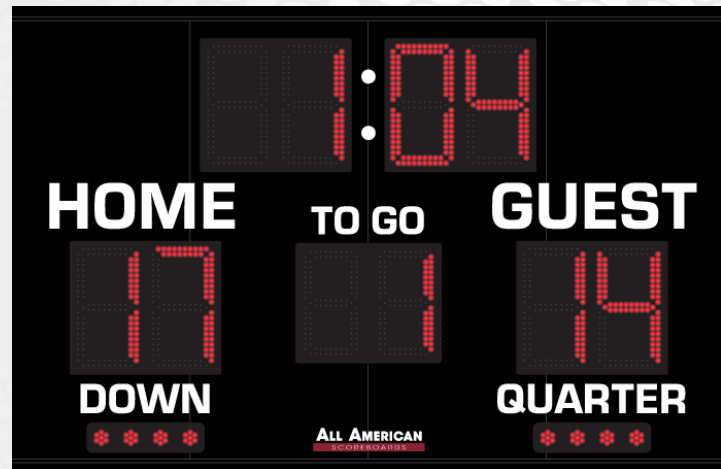

PRODUCT SPECIFICATIONS
FOOTBALL SCOREBOARD

ALL AMERICAN
SCOREBOARDS ®

OVERALL DIMENSION	5' High x 8' Wide x 5" Depth. Additional 1.5" mounting flange on top and bottom. Style available in other sizes.
CONSTRUCTION	Fabricated 20 and 22 GA Powder Coated Galvanneal.
INFORMATION	Game Time (18" Red), Home & Guest Scores (18"), Yards To Go (14"), Down Indicators (2" Red), Quarter Indicators (2" Red).
CAPTIONS	HOME, GUEST (6"), TO GO (3.5"), DOWN (3.5"), QUARTER (3.5")
HORN	Not Included. 100 dB Resonating and 110 dB external trumpet horn available, recommended to be wired at time of manufacture.
ELECTRONICS / DIGITS	100% solid state, microprocessor controlled system with locking connectors. Ultra bright, exposed Red LED digits.
SERVICING	Sign will be serviceable by removing the Home Score digit pan to access components.
COMMUNICATION	Radio communication is standard using a 2.4 GHz Frequency hopping spread spectrum transceiver. Hardwire optional on scoreboard, recommended to be installed at time of manufacture.
POWER REQUIREMENTS	120VAC, 1.3 Amp. Installer to provide connection point or junction box to scoreboard. 20 Amp circuit recommended.
INSTALLATION	May be mounted to nearly any wall surface or a minimum of 2 posts/beams. Number and size of beams is dependent on soil condition and IBC wind loading requirements. Hardware supplied to mount by drilling through the scoreboard flange and I-beam. Pressure and additional clamping system available. Pole/beam installations require supplied mounting bar on flange.
ESTIMATED WEIGHT	164 lbs.
WARRANTY	Five year guarantee against defects in materials and workmanship. Factory repair service for parts in warranty. Union Label. UL Certified.
ADDITIONAL OPTIONS MODEL NUMBER + ()	Protective Lens Kit (PLK + Model Number). White, Green, Amber digits available (Red is standard).
AVAILABLE CONTROL CONSOLE (SOLD SEPARATELY)	MSC9000 (Multi-sport Desktop Console) Extruded Aluminum, high impact low profile microprocessor control console. 5" high x 10.25" wide x 9" deep. Weight: 4.3 lbs. Radio (1600 ft) is standard, simultaneous hardwire option included. Internal rechargeable battery. Switch between multiple sports by removing and replacing the slip sheet. HRFB9000 (Handheld Football Remote) 6.5" high x 3" wide x 1" deep. Radio (500 ft) is standard. Internal rechargeable battery.