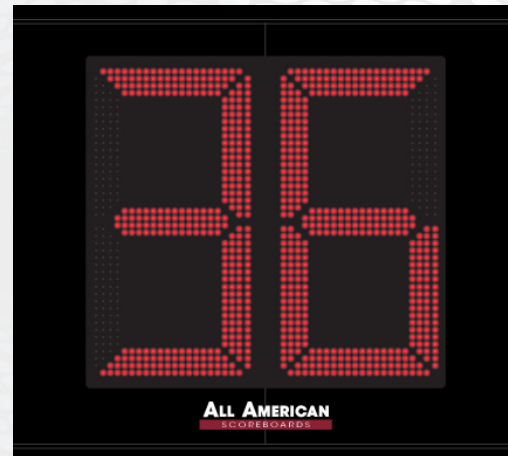

PRODUCT SPECIFICATIONS
FOOTBALL PLAY CLOCK

OVERALL DIMENSION	4'8 high x 5' wide x 4.75" deep. Additional 1.5" mounting flange on top and bottom. Style available in other sizes.
CONSTRUCTION	Fabricated 20 and 22 GA Powder Coated Galvaneal.
INFORMATION	Play Clock Timer (Delay of Game Timer) (36" Red Digits). Timer runs independent to the game time.
CAPTIONS	None.
HORN	None. External 100 and 110 dB horn available, recommended to be wired at time of manufacture.
ELECTRONICS / DIGITS	100% solid state, microprocessor controlled system with locking connectors. Ultra bright, exposed Red LED digits.
SERVICING	Sign will be serviceable by removing the digit pan to access components.
COMMUNICATION	Radio communication is standard using a 2.4 GHz Frequency hopping spread spectrum transceiver. Hardwire optional on scoreboard, recommended to be installed at time of manufacture.
POWER REQUIREMENTS	120VAC, 1.3 Amp. Installer to provide connection point or junction box to scoreboard. 20 Amp circuit recommended.
INSTALLATION	May be mounted to nearly any wall surface or a minimum of 2 posts/beams. Number and size of beams is dependent on soil condition and IBC wind loading requirements. Hardware supplied to mount by drilling through the scoreboard flange and I-beam. Pressure and additional clamping system available. Pole/beam installations require supplied mounting bar on flange.
ESTIMATED WEIGHT	120 lbs.
WARRANTY	Five year guarantee against defects in materials and workmanship. Factory repair service for parts in warranty. Union label. UL Certified.
ADDITIONAL OPTIONS MODEL NUMBER + ()	Protective Lens Kit (PLK + Model Number). White, Green Digits available (Red is standard).
AVAILABLE CONTROL CONSOLE (SOLD SEPARATELY)	MSC9000 (Multi-sport Desktop Console) Extruded Aluminum, high impact low profile microprocessor control console. 5" high x 10.25" wide x 9" deep. Weight: 4.3 lbs. Radio (1600 ft) is standard, simultaneous hardwire option included. Internal rechargeable battery. Switch between multiple sports by removing and replacing the slip sheet. HRFB9000 (Handheld Football Remote) 6.5" high x 3" wide x 1" deep. Radio (500 ft) is standard. Internal rechargeable battery.