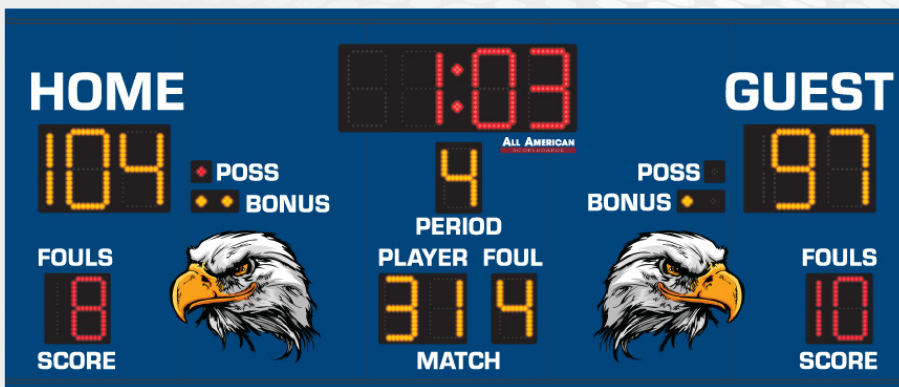

PRODUCT SPECIFICATIONS
BASKETBALL SCOREBOARD

ALL AMERICAN
SCOREBOARDS TM

INDOOR SCOREBOARD
BK9104

STANDARD COLORS (CUSTOM COLORS AVAILABLE)

OVERALL DIMENSION	4' High x 10' Wide x 5" Depth. Additional 1.5" mounting flange on top and bottom. Style available in other sizes.
CONSTRUCTION	Fabricated 20 and 22 GA Powder Coated Galvanneal.
INFORMATION	Game Time (10" Red), Home & Guest Scores up to 199 (10" Amber), Period (8" Amber), Possession Indicators (1" Red), Bonus Indicators (1" Amber), Fouls (8" Red), Player/Foul (8" Amber).
CAPTIONS	Scores (5"), Period (3"), Poss, Bonus (2.25"), Fouls, Score, Player Foul, Match (2.5"). Available graphic areas of approx. 20" x 30 (each).
HORN	Included 100dB internal horn. 110 dB external trumpet horn available, recommended to be wired at time of manufacture.
ELECTRONICS / DIGITS	100% solid state, microprocessor controlled system with locking connectors. Ultra bright, exposed Red and Amber LED digits.
SERVICING	Sign will be serviceable by removing the home score digit pan to access components.
COMMUNICATION	Radio communication is standard using a 2.4 GHz Frequency hopping spread spectrum transceiver. Hardwire optional on scoreboard, recommended to be installed at time of manufacture.
POWER REQUIREMENTS	120VAC, 2.6 Amp. Includes 6' power cable exiting the top left of the cabinet with standard grounded 3 prong connector. 20 Amp circuit recommended.
INSTALLATION	May be mounted to nearly any wall surface, no hardware supplied. Intended for dry locations.
ESTIMATED WEIGHT	215 lbs.
WARRANTY	Five year guarantee against defects in materials and workmanship. Factory repair service for parts in warranty. Union label. UL Certified.
ADDITIONAL OPTIONS MODEL NUMBER + ()	Time Outs Left (TOL) in lieu of graphics, Protective Lens Kit (PLK + Model Number). White, Green, Amber digits available (Red and Amber as shown is standard).
AVAILABLE CONTROL CONSOLE (SOLD SEPARATELY)	MSC9000 (Multi-sport Desktop Console) Extruded Aluminum, high impact low profile microprocessor control console. 5" high x 10.25" wide x 9" deep. Weight: 4.3 lbs. Radio (1600 ft) is standard, simultaneous hardwire option included. Internal rechargeable battery. Switch between multiple sports by removing and replacing the slip sheet. HRBK9000 (Handheld Basketball Remote) 6.5" high x 3" wide x 1" deep. Radio (500 ft) is standard. Internal rechargeable battery.