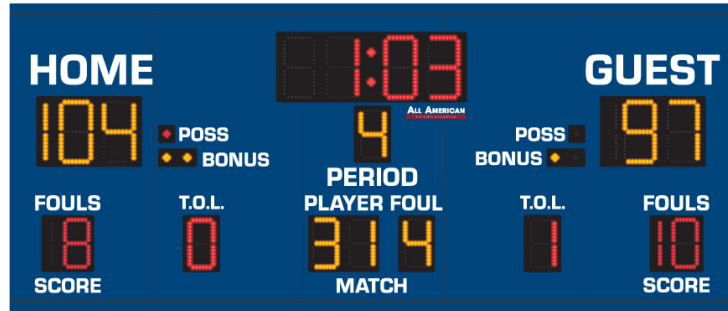

PRODUCT SPECIFICATIONS
BK9104 OPTIONS

BK9104TOL

8" Time Outs Left (TOL) red digits added and custom graphics removed.