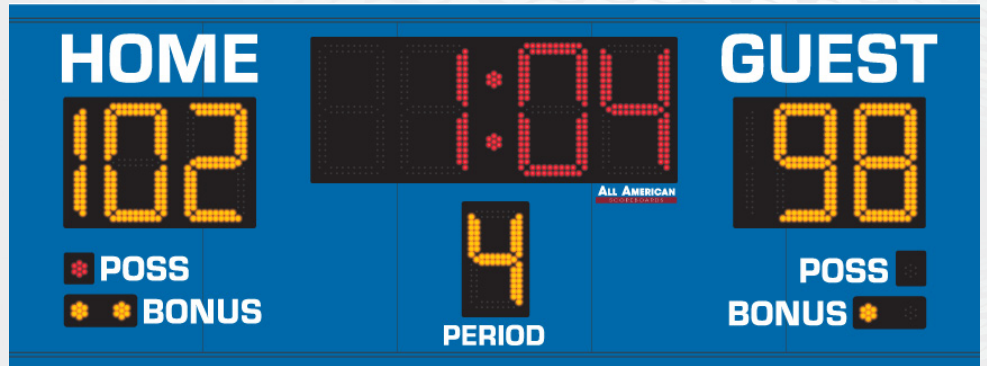

PRODUCT SPECIFICATIONS  
**BASKETBALL SCOREBOARD**

**ALL AMERICAN**  
**SCOREBOARDS** ®

<b>OVERALL DIMENSION</b>	3'6" High x 10' Wide x 5" Depth. Additional 1.5" mounting flange on top and bottom. Style available in other sizes.
<b>CONSTRUCTION</b>	Fabricated 20 and 22 GA Powder Coated Galvanneal.
<b>INFORMATION</b>	Game Time (16" Red), Home & Guest Scores up to 199 (14" Amber), Period (12" Amber), Possession Indicators (2" Red), Bonus Indicators (2" Amber)
<b>CAPTIONS</b>	Scores (6"), Poss, Bonus, Period (3")
<b>HORN</b>	Included 100dB internal horn. 110 dB external trumpet horn available, recommended to be wired at time of manufacture.
<b>ELECTRONICS / DIGITS</b>	100% solid state, microprocessor controlled system with locking connectors. Ultra bright, exposed Red and Amber LED digits.
<b>SERVICING</b>	Sign will be serviceable by removing the home score digit pan to access components.
<b>COMMUNICATION</b>	Radio communication is standard using a 2.4 GHz Frequency hopping spread spectrum transceiver. Hardwire optional on scoreboard, recommended to be installed at time of manufacture.
<b>POWER REQUIREMENTS</b>	120VAC, 2.6 Amp. Includes 6' power cable exiting the top left of the cabinet with standard grounded 3 prong connector. 20 Amp circuit recommended.
<b>INSTALLATION</b>	May be mounted to nearly any wall surface, no hardware supplied. Intended for dry locations.
<b>ESTIMATED WEIGHT</b>	155 lbs.
<b>WARRANTY</b>	Five year guarantee against defects in materials and workmanship. Factory repair service for parts in warranty. Union Label. UL Certified.
<b>ADDITIONAL OPTIONS</b> MODEL NUMBER + ( )	Time Outs Left (TOL), Protective Lens Kit (PLK + Model Number). White, Green, Amber digits available (Red and Amber as shown is standard).
<b>AVAILABLE CONTROL CONSOLE</b> (SOLD SEPARATELY)	<b>MSC9000 (Multi-sport Desktop Console)</b> Extruded Aluminum, high impact low profile microprocessor control console. 5" high x 10.25" wide x 9" deep. Weight: 4.3 lbs. Radio (1600 ft) is standard, simultaneous hardwire option included. Internal rechargeable battery. Switch between multiple sports by removing and replacing the slip sheet. <b>HRBK9000 (Handheld Basketball Remote)</b> 6.5" high x 3" wide x 1" deep. Radio (500 ft) is standard. Internal rechargeable battery.