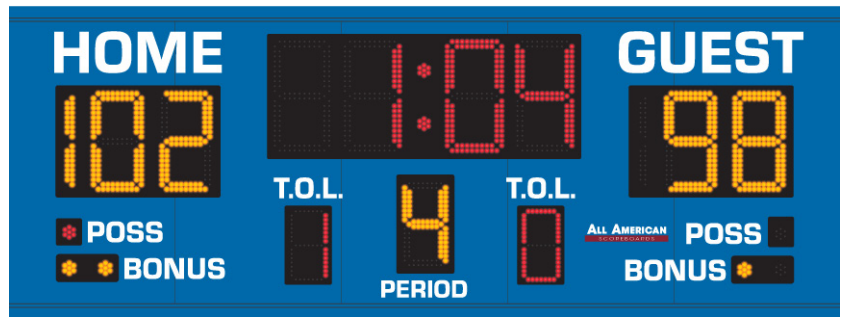

PRODUCT SPECIFICATIONS
BK9101 OPTIONS

BK9101TOL

10" Time Outs Left (TOL) red digits added.