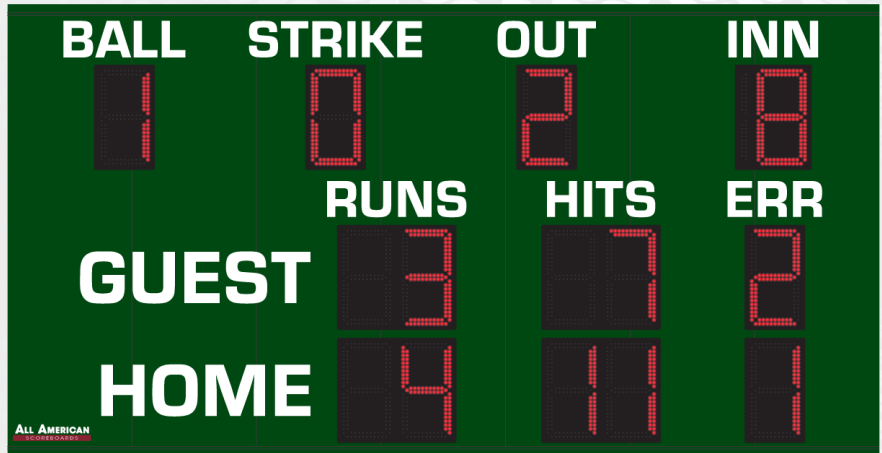

PRODUCT SPECIFICATIONS
BASEBALL SCOREBOARD

ALL AMERICAN
SCOREBOARDS ®

**OUTDOOR SCOREBOARD
 BA9148**

STANDARD COLORS (CUSTOM COLORS AVAILABLE)
 BLACK NAVY BLUE LIGHT BLUE PURPLE BURGUNDY RED FOREST GREEN GREEN