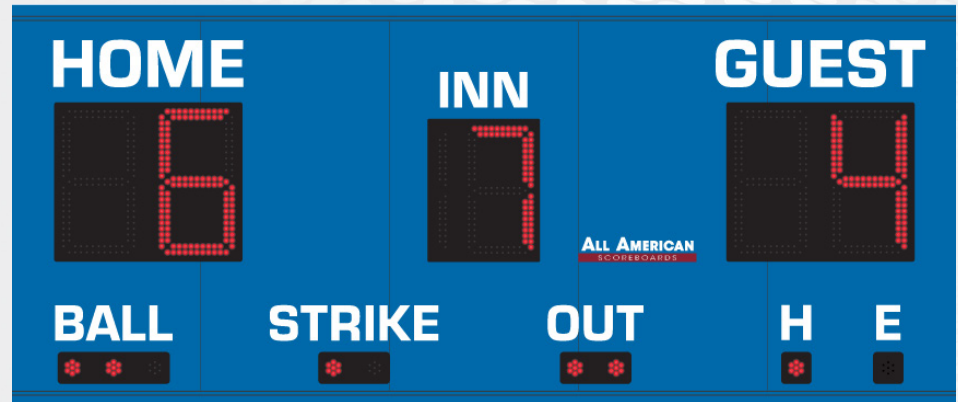

PRODUCT SPECIFICATIONS
BASEBALL SCOREBOARD

ALL AMERICAN
SCOREBOARDS ®

STANDARD COLORS (CUSTOM COLORS AVAILABLE)

OVERALL DIMENSION	4' High x 10' Wide x 5" Depth. Additional 1.5" mounting flange on top and bottom. Style available in other sizes.
CONSTRUCTION	Fabricated 20 and 22 GA Powder Coated Galvanneal.
INFORMATION	Home & Guest Runs (18"), Inning (16"), Ball, Strike, Out, Hit (2" Indicators).
CAPTIONS	White vinyl captions: Home & Guest (6"), Inn (4.5"), Ball, Strike, Out (4.5").
HORN	Optional 100dB or 110 dB horn available. Recommended to be wired at time of manufacture.
ELECTRONICS / DIGITS	100% solid state, microprocessor controlled system with locking connectors. Ultra bright, exposed Red LED digits.
SERVICING	Sign will be serviceable by removing the home score face to access components.
COMMUNICATION	Radio communication is standard using a 2.4 GHz Frequency hopping spread spectrum transceiver. Hardwire optional on scoreboard, recommended to be installed at time of manufacture.
POWER REQUIREMENTS	120VAC, 1.3 Amp. Installer to provide connection point or junction box to scoreboard. 20 Amp circuit recommended.
INSTALLATION	May be mounted to nearly any wall surface or a minimum of 2 posts/beams. Number and size of beams is dependent on soil condition and IBC wind loading requirements. Hardware supplied to mount by drilling through the scoreboard flange and I-beam. Pressure and additional clamping systems available. Pole/beam installations require supplied mounting bar on flange.
ESTIMATED WEIGHT	162 lbs.
WARRANTY	Five year guarantee against defects in materials and workmanship. Factory repair service for parts in warranty. Union Label. UL Certified.
ADDITIONAL OPTIONS MODEL NUMBER + ()	Protective Lens Kit (PLK + Model Number). White, Green, Amber digits available (Red is standard).
AVAILABLE CONTROL CONSOLE (SOLD SEPARATELY)	MSC9000 (Multi-sport Desktop Console) Extruded Aluminum, high impact low profile microprocessor control console. 5" high x 10.25" wide x 9" deep. Weight: 4.3 lbs. Radio (1600 ft) is standard, simultaneous hardwire option included. Internal rechargeable battery. Switch between multiple sports by removing and replacing the slip sheet. HRBA9000 (Handheld Baseball Remote) 6.5" high x 3" wide x 1" deep. Radio (500 ft) is standard. Internal rechargeable battery.