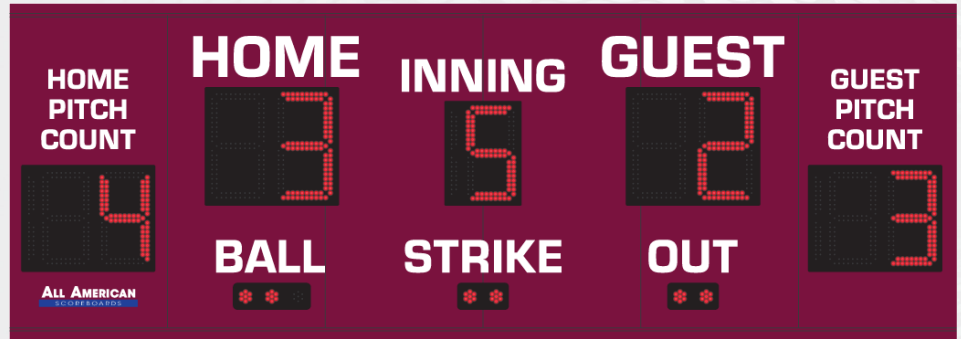

PRODUCT SPECIFICATIONS
BASEBALL SCOREBOARD

ALL AMERICAN
SCOREBOARDS ®

STANDARD COLORS (CUSTOM COLORS AVAILABLE)

OVERALL DIMENSION	4' High x 12' Wide x 5" Depth. Additional 1.5" mounting flange on top and bottom. Style available in other sizes.
CONSTRUCTION	Fabricated 20 and 22 GA Powder Coated Galvanneal.
INFORMATION	Home & Guest Scores (16"), Inning (14"), Home & Guest Pitch Count (14"), Ball, Strike, Out Indicators (2").
CAPTIONS	White vinyl captions: Home & Guest (6"), Inning (5"), Ball, Strike, Out (5"), Home & Guest Pitch Count (3").
HORN	Optional 100dB or 110 dB horn available. Recommended to be wired at time of manufacture.
ELECTRONICS / DIGITS	100% solid state, microprocessor controlled system with locking connectors. Ultra bright, exposed Red LED digits.
SERVICING	Sign will be serviceable by removing the home score face to access components.
COMMUNICATION	Radio communication is standard using a 2.4 GHz Frequency hopping spread spectrum transceiver. Hardwire optional on scoreboard, recommended to be installed at time of manufacture.
POWER REQUIREMENTS	120VAC, 1.3 Amp. Installer to provide connection point or junction box to scoreboard. 20 Amp circuit recommended.
INSTALLATION	May be mounted to nearly any wall surface or a minimum of 2 posts/beams. Number and size of beams is dependent on soil condition and IBC wind loading requirements. Hardware supplied to mount by drilling through the scoreboard flange and I-beam. Pressure and additional clamping systems available. Pole/beam installations require supplied mounting bar on flange.
ESTIMATED WEIGHT	200 lbs.
WARRANTY	Five year guarantee against defects in materials and workmanship. Factory repair service for parts in warranty. Union label. UL Certified.
ADDITIONAL OPTIONS MODEL NUMBER + ()	Protective Lens Kit (PLK + Model Number). White, Green, Amber digits available (Red is standard).
AVAILABLE CONTROL CONSOLE (SOLD SEPARATELY)	MSC9000 (Multi-sport Desktop Console) Extruded Aluminum, high impact low profile microprocessor control console. 5" high x 10.25" wide x 9" deep. Weight: 4.3 lbs. Radio (1600 ft) is standard, simultaneous hardwire option included. Internal rechargeable battery. Switch between multiple sports by removing and replacing the slip sheet. HRBA9000 (Handheld Baseball Remote) 6.5" high x 3" wide x 1" deep. Radio (500 ft) is standard. Internal rechargeable battery.