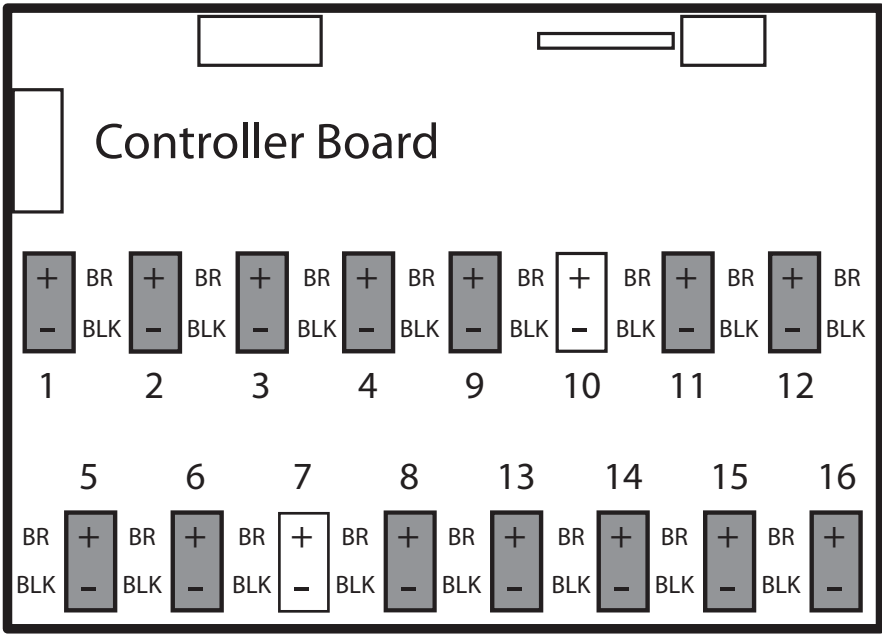

Scoreboard Type: 400

8804 Racing Controller Plate

OUTPUTS
7. Lap
10. Positions 1,2,3,4

NOT USED
1-6,8,9,11-16