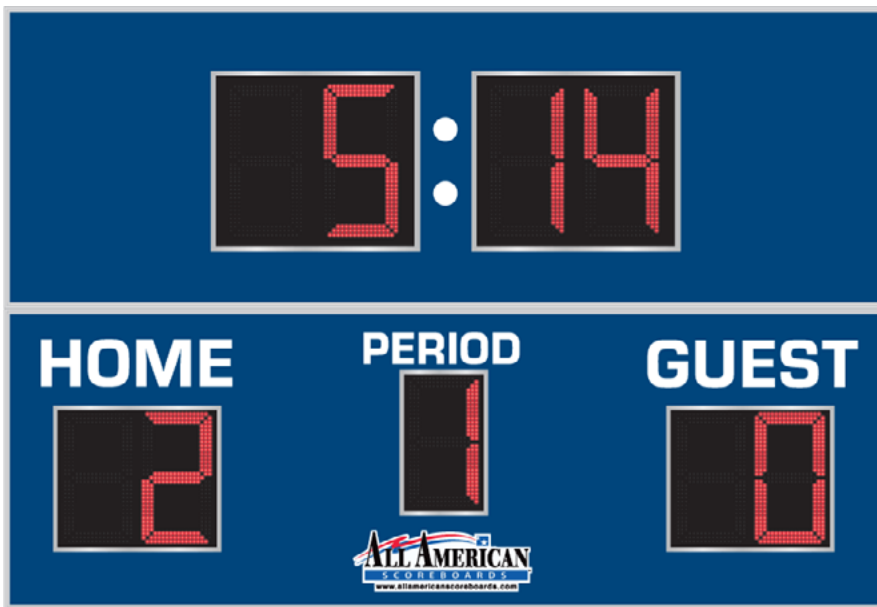

OUTDOOR SCOREBOARD

8780

Multi-Sport

Soccer

Lacrosse

Hockey

Football

Baseball

OVERALL DIMENSION

8' high x 12' wide x 4.75" deep.

INFORMATION DISPLAYED

Game Time, Home Score, Guest Score, Period

DIGITS

Bright Red, 7-Segment LEDs.

GAME TIME

21" High Digits, Shall register 00:00-99:59.

SCORE

18" High Digits, Shall register 0-99.

PERIOD or HALF

18" High Digits, Shall Register 1-2 (Programmable to 9).

CAPTIONS

White vinyl letters.

CONSTRUCTION

4" extruded aluminum case, .093" thick. Face panels are 22 GA Galvaneal, finished in choice of colors (Black, Navy, Blue, Bright Blue, Purple, Burgundy, Red, Forest Green, Green, custom colors available).

ELECTRONICS

100% solid state, microprocessor controlled system.

SERVICING

Front access for ease of servicing. Plug in modules for ease of replacement.

**MICROPROCESSOR CONTROL
CONSOLE**

Extruded Aluminum, high impact low profile microprocessor control console, latest state of the art, user friendly. Size: 13.25" wide x 5" high x 9" deep. Weights: 6 lbs. Microprocessor to be supplied with 25 feet of cable (hardwire). Microprocessor control console with membrane keyboard provides for direct entry of all information. Radio Control is available.