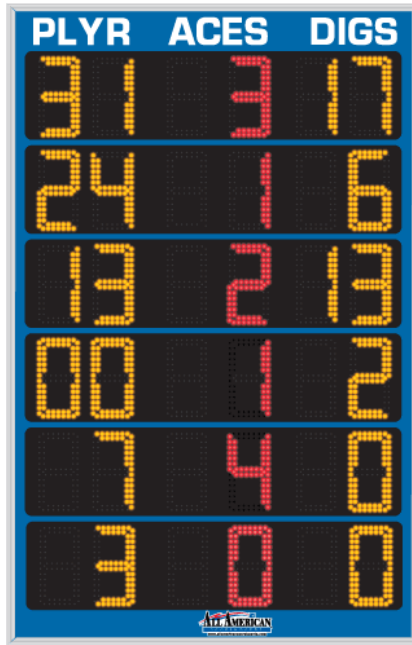

INDOOR SCOREBOARD
8601ASP or XSP
Volleyball | Basketball

OVERALL DIMENSION	6'10"high x 4'4" wide x 5" deep.
INFORMATION DISPLAYED	Player Number, Stats.
DIGITS	Bright Red and Amber, 7-Segment LEDs.
PLAYER NUMBER	8" High Amber Digits, Shall register 00 - 99.
ACES	8" High Red Digits, Shall register 0 - 99.
POINTS	8" High Amber Digits, Shall register 0 - 99.
CAPTIONS	White vinyl letters.
CONSTRUCTION	5" extruded aluminum frame, .093" thick. Face panels made from shatter resistant polycarbonate (Black, Navy, Blue, Bright Blue, Purple, Maroon, Red, Forest Green, Green, custom colors available).
ELECTRONICS	100% solid state, microprocessor controlled system.
SERVICING	Front access for ease of servicing. Plug in modules for ease of replacement.
MICROPROCESSOR CONTROL CONSOLE	Extruded Aluminum, high impact low profile microprocessor control console, latest state of the art, user friendly. Size: 13.25" wide x 5" high x 9" deep. Weight: 6 lbs. Microprocessor to be supplied with 25 feet of cable (hardwire). Microprocessor control console with membrane keyboard provides for direct entry of all information. Radio Control is available.
JUNCTION BOX	One junction box 5" x 3" with cover and plug. (Hardwire)
DATA CABLE	Twisted pair, direct burial, RJ45 Connectors.
POWER REQUIREMENTS	120VAC. Minimum one 20A circuit is recommended.
INSTALLATION	May be mounted to nearly any wall surface.
WEIGHT	Net 90 lbs / Shipping 185 lbs.
WARRANTY	Five year guarantee against defects in materials and workmanship. Factory repair service for parts in warranty. Union label.