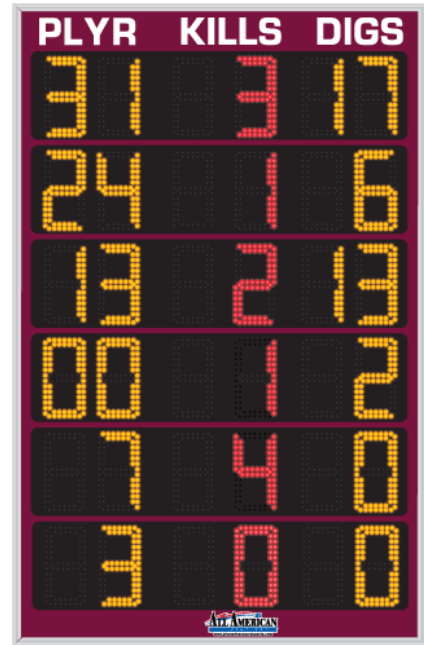

INDOOR SCOREBOARD
8601ASP or XSP
Volleyball | Basketball

OVERALL DIMENSION	6'10"high x 4'4" wide x 5" deep.
INFORMATION DISPLAYED	Player Number, Stats.
DIGITS	Bright Red and Amber, 7-Segment LEDs.
PLAYER NUMBER	8" High Amber Digits, Shall register 00 - 99.
ACES	8" High Red Digits, Shall register 0 - 99.
POINTS	8" High Amber Digits, Shall register 0 - 99.
CAPTIONS	White vinyl letters.
CONSTRUCTION	5" extruded aluminum frame, .093" thick. Face panels made from shatter resistant polycarbonate (Black, Navy, Blue, Bright Blue, Purple, Maroon, Red, Forest Green, Green, custom colors available).
ELECTRONICS	100% solid state, microprocessor controlled system.
SERVICING	Front access for ease of servicing. Plug in modules for ease of replacement.
MICROPROCESSOR CONTROL CONSOLE	Extruded Aluminum, high impact low profile microprocessor control console, latest state of the art, user friendly. Size: 13.25" wide x 5" high x 9" deep. Weight: 6 lbs. Microprocessor to be supplied with 25 feet of cable (hardwire). Microprocessor control console with membrane keyboard provides for direct entry of all information. Radio Control is available.
JUNCTION BOX	One junction box 5" x 3" with cover and plug. (Hardwire)
DATA CABLE	Twisted pair, direct burial, RJ45 Connectors.
POWER REQUIREMENTS	120VAC. Minimum one 20A circuit is recommended.
INSTALLATION	May be mounted to nearly any wall surface.
WEIGHT	Net 90 lbs / Shipping 185 lbs.
WARRANTY	Five year guarantee against defects in materials and workmanship. Factory repair service for parts in warranty. Union label.