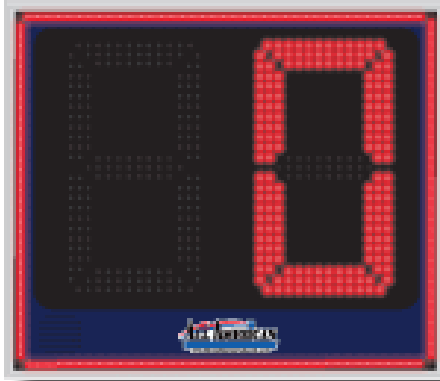

INDOOR SCOREBOARD

8299scs

Shot Clock Strips

Basketball

OVERALL DIMENSION	2' high x 2'2" wide x 5" deep.
INFORMATION DISPLAYED	Shot Clock Time. Contains 4 strips of ultra-bright red leds that will light when the shotclock reaches 0.
DIGITS	Bright Red, 7-Segment LEDs.
SHOT CLOCK TIME	14" High Red Digits, Shall register 0-99.
CONSTRUCTION	5" extruded aluminum frame, .093" thick. Face panels made from shatter resistant polycarbonate (Black, Navy, Blue, Bright Blue, Purple, Maroon, Red, Forest Green, Green, custom colors available).
ELECTRONICS	100% solid state, microprocessor controlled system.
HORN	Includes internal 80dB tone horn. Internal 93 dB vibrating horn (EL00898P) available.
SERVICING	Front access for ease of servicing. Plug in modules for ease of replacement.
MICROPROCESSOR CONTROL CONSOLE	Extruded Aluminum, high impact low profile microprocessor control console, latest state of the art, user friendly. Size: 13.25" wide x 5" high x 9" deep. Weight: 6 lbs. Microprocessor to be supplied with 25 feet of cable (hardwire). Microprocessor control console with membrane keyboard provides for direct entry of all information. Radio Control is available.
	
JUNCTION BOX	One junction box 5" x 3" with cover and plug. (Hardwire)
DATA CABLE	Twisted pair, direct burial, RJ45 Connectors.
POWER REQUIREMENTS	120VAC. Minimum one 20A circuit is recommended.
INSTALLATION	May be mounted to nearly any wall surface, or to Backboard.
WEIGHT	Net 20 lbs / Shipping 35 lbs (each).
WARRANTY	Five year guarantee against defects in materials and workmanship. Factory repair service for parts in warranty. Union label.