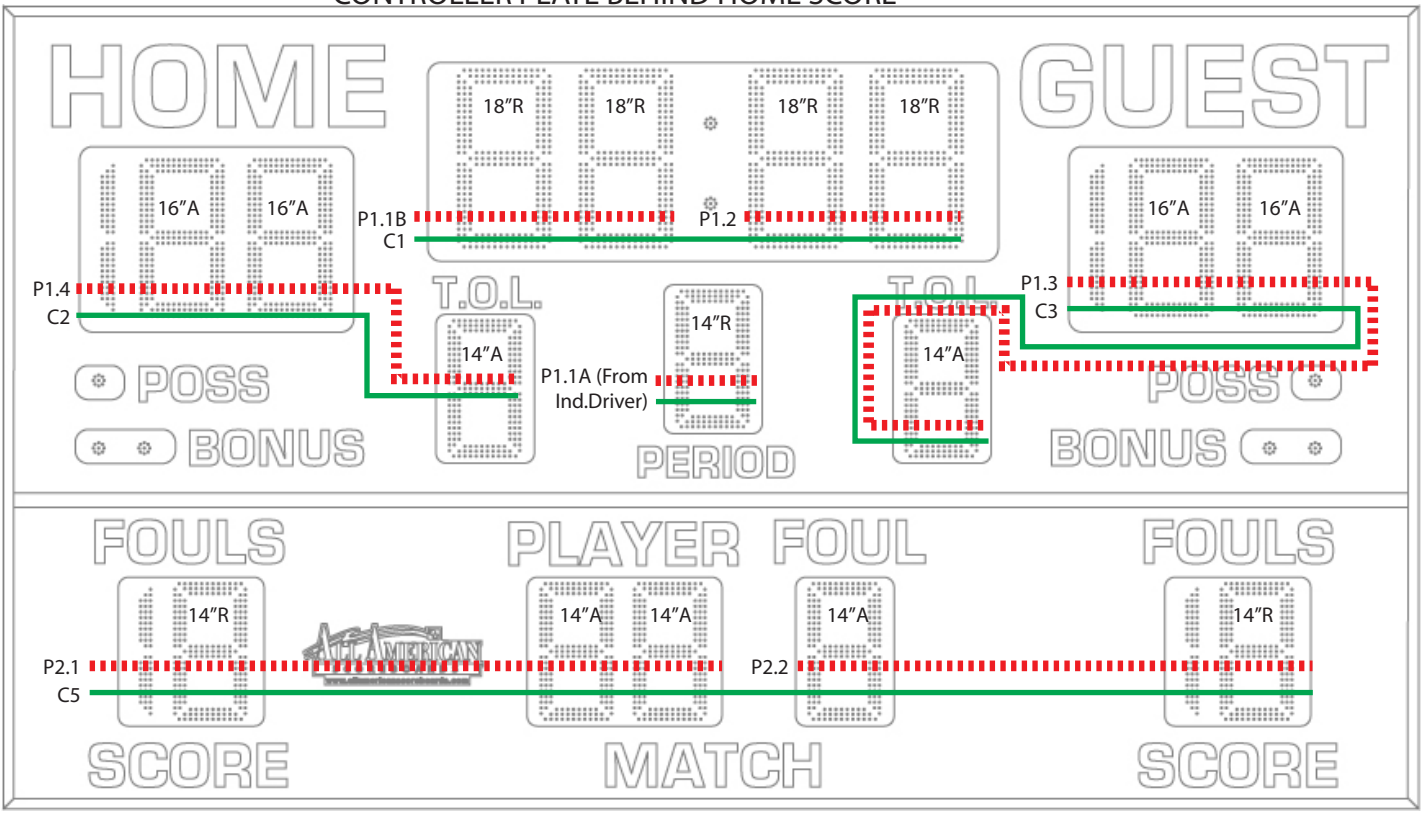

8218 Basketball Controller Plate

CONTROLLER PLATE BEHIND HOME SCORE

Scoreboard Type: 400

Power Supply Outputs (Full Brightness & Full Digits): P1.1 ≈ 3.99A P1.2 ≈ 2.38A P1.3 ≈ 3.46A P1.4 ≈ 3.46A
P2.1 ≈ 3.18A P2.2 ≈ 2.21A

"C" refers to controller board output. If Indicators are used, C4 data will go to the Indicator Driver Board and then to the digit(s).
— = DATA - - - - - = 10.5VDC POWER

115 VAC / 60 Hz - 5.5 Amps