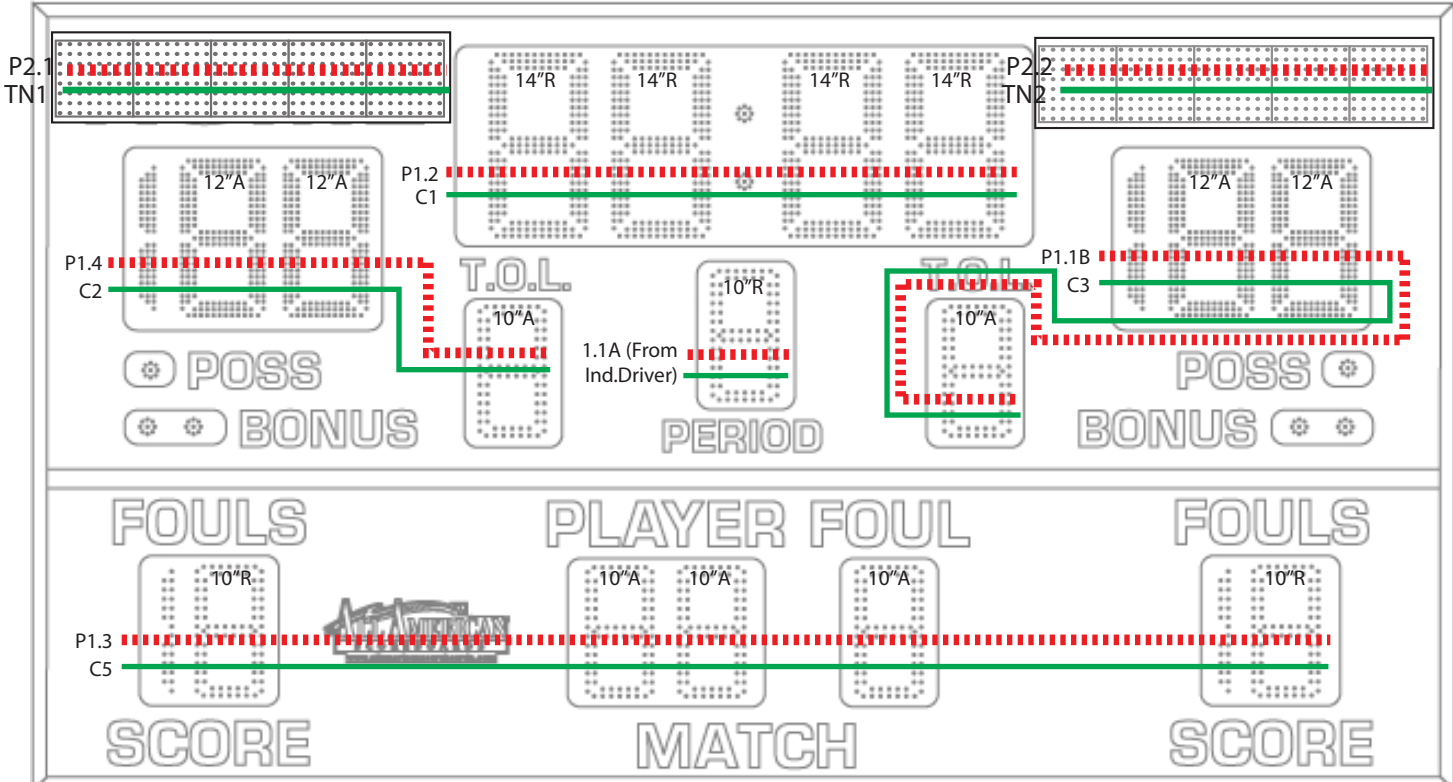

## 8214TN Basketball Controller Plate Scoreboard Type: 400

CONTROLLER PLATE BEHIND HOME SCORE

**115 VAC / 60 Hz - 5.5 Amps**