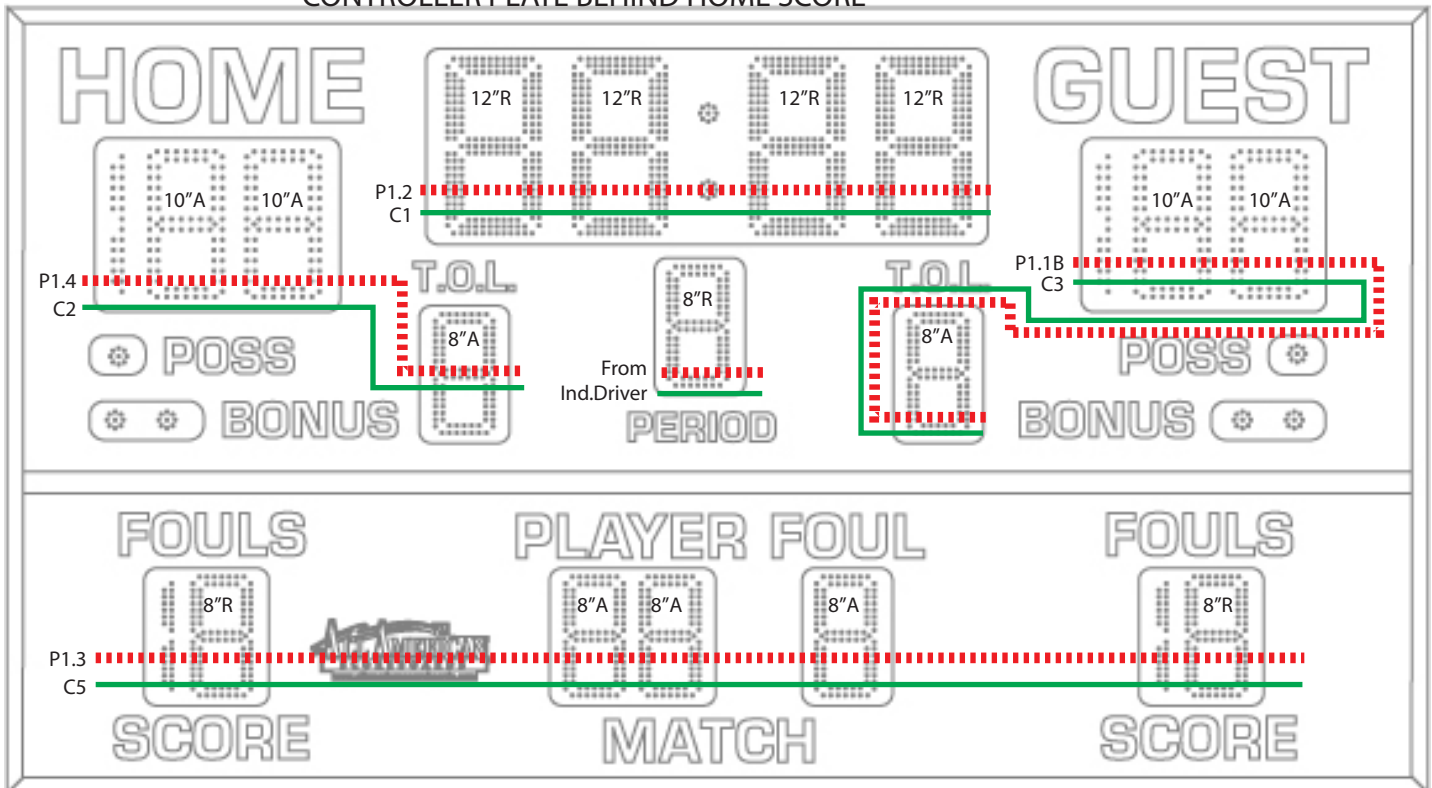

8212 Basketball Controller Plate

CONTROLLER PLATE BEHIND HOME SCORE

Scoreboard Type: 400

Power Supply Outputs (Full Brightness & Full Digits): P1.1 ≈ 2.25A P1.2 ≈ 3.96A P1.3 ≈ 2.78A P1.4 ≈ 1.64A

"C" refers to controller board output. If Indicators are used, C4 data will go to the Indicator Driver Board and then to the digit(s).

— = DATA - - - - - = 10.5VDC POWER

115 VAC / 60 Hz - 3.0 Amps