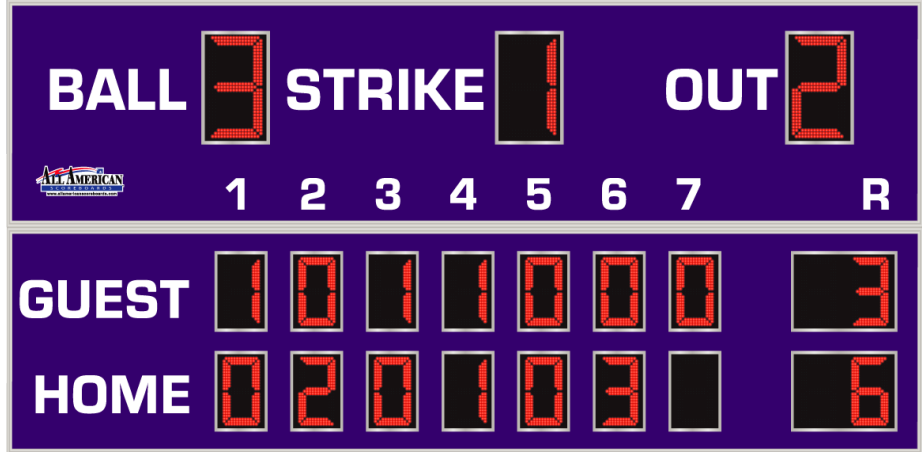

OUTDOOR SCOREBOARD

8323LS

Line Score Baseball

OVERALL DIMENSION	8' high x 16' wide x 4.75" deep.
INFORMATION DISPLAYED	Home Line Score, Guest Line Score, Ball, Strike, Out, Runs
DIGITS	Bright Red, 7-Segment LEDs.
SCORING	14" High Digits, Inning shall register 0-9. Runs shall register 0-99.
BALL	21" High Digits, Shall Register 1-4 (programmable 1-9).
STRIKE	21" High Digits, Shall Register 1-3 (programmable 1-9).
OUT	21" High Digits, Shall Register 1-2 (programmable 1-9).
CAPTIONS	White vinyl letters.
CONSTRUCTION	5" extruded aluminum frame, .093" thick. Face panels made from shatter proof polycarbonate (Black, Navy, Blue, Bright Blue, Purple, Burgundy, Red, Forest Green, Green, custom colors available).
ELECTRONICS	100% solid state, microprocessor controlled system.
HORN	Includes external 100 dB horn. 120dB Trumpet horn is available.
SERVICING	Front access for ease of servicing. Plug in modules for ease of replacement.
MICROPROCESSOR CONTROL CONSOLE	Extruded Aluminum, high impact low profile microprocessor control console, latest state of the art, user friendly. Size: 13.25" wide x 5" high x 9" deep. Weights: 6 lbs. Microprocessor to be supplied with 25 feet of cable (hardwire). Microprocessor control console with membrane keyboard provides for direct entry of all information. Radio Control is available.
	
JUNCTION BOX	One junction box 5" x 3" with cover and plug. (Hardwire)
DATA CABLE	Twisted pair, direct burial, RJ45.
POWER REQUIREMENTS	115 VAC, 60 Hz. Minimum one 20A circuit is recommended.
INSTALLATION	May be installed on two posts. Mounting brackets are supplied with scoreboard.
WEIGHT	Net 525 lbs. / Shipping 725 lbs.
WARRANTY	Five year guarantee against defects in materials and workmanship. Factory repair service for parts in warranty. Union label.