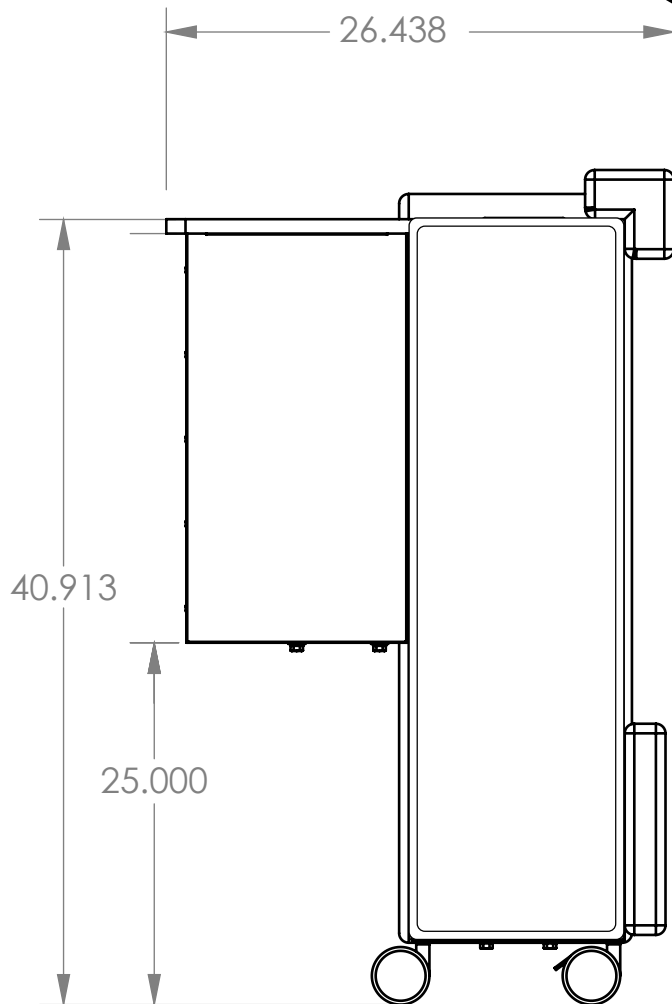

Common Dimensions - Bleacher Models