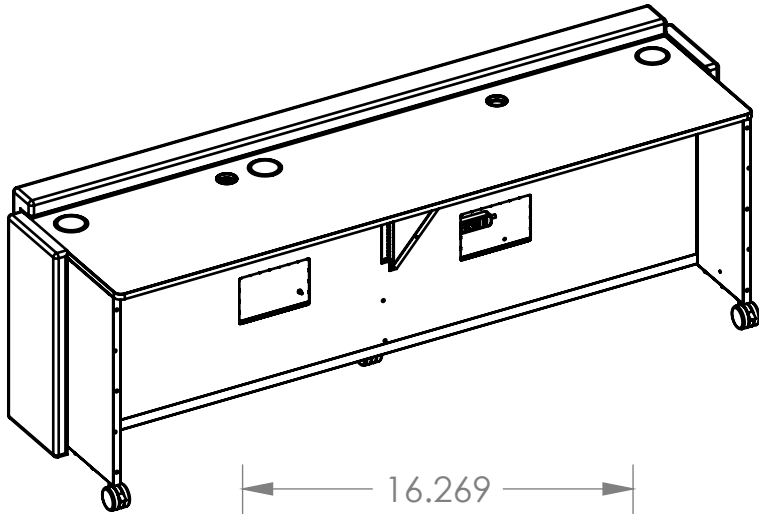

Common Dimensions - Floor Models