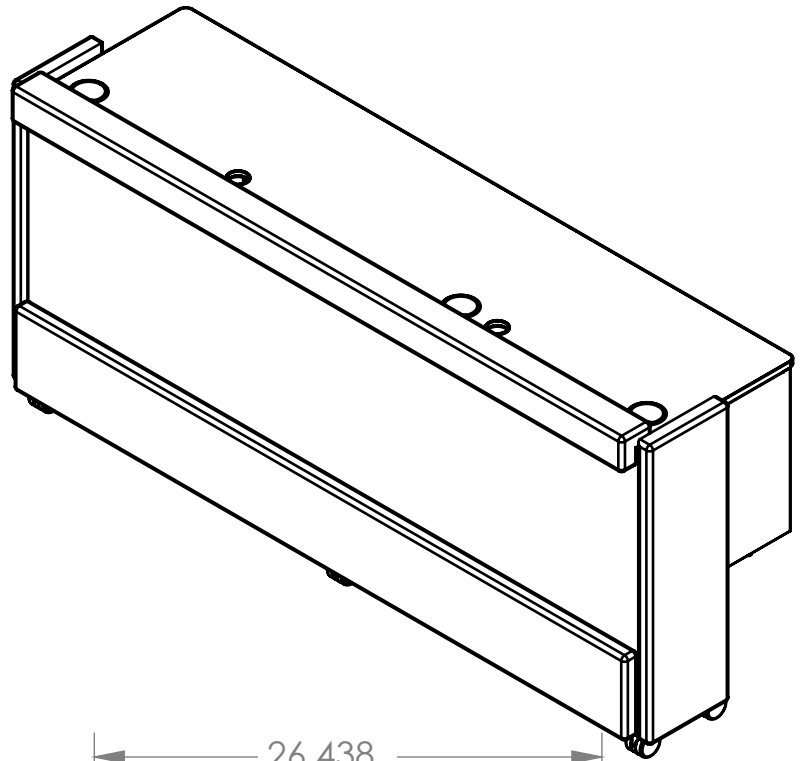

Common Dimensions - Bleacher Models