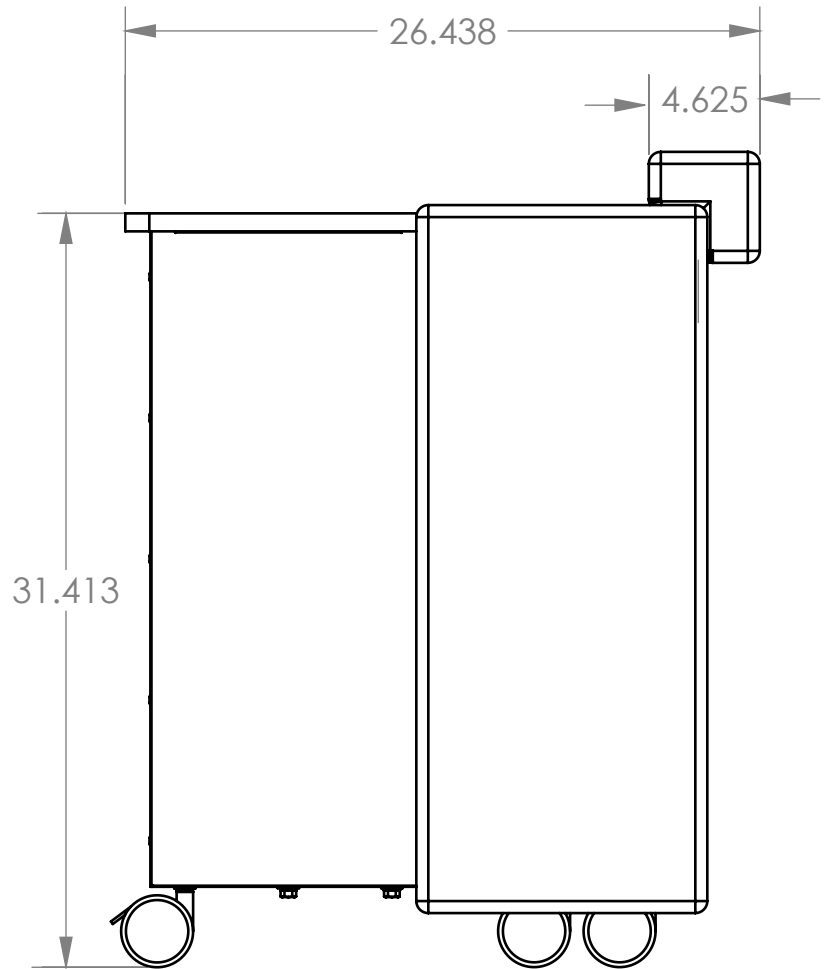

Common Dimensions - Floor Models