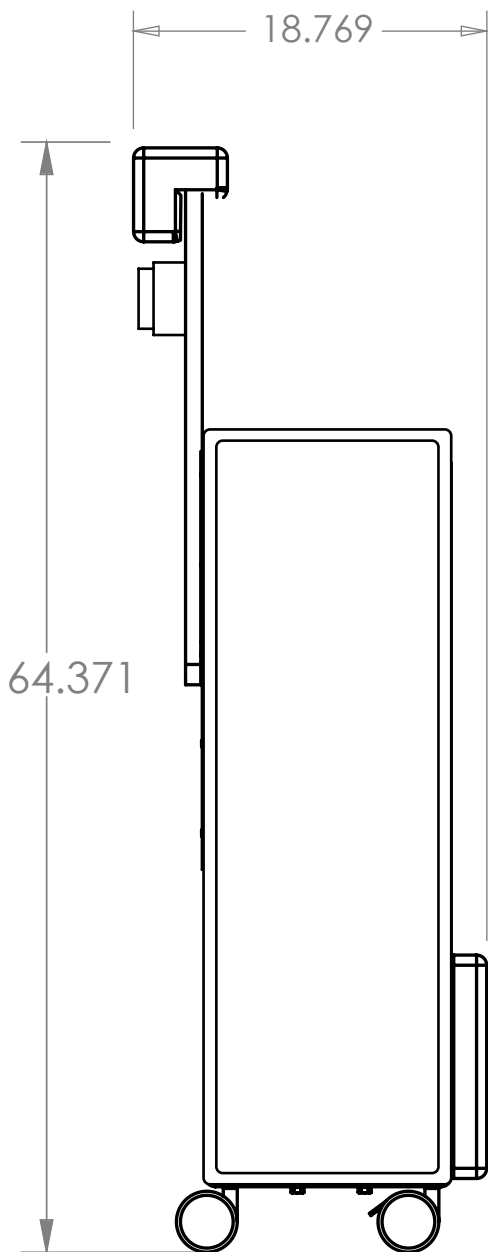

Common Dimensions - Bleacher Models