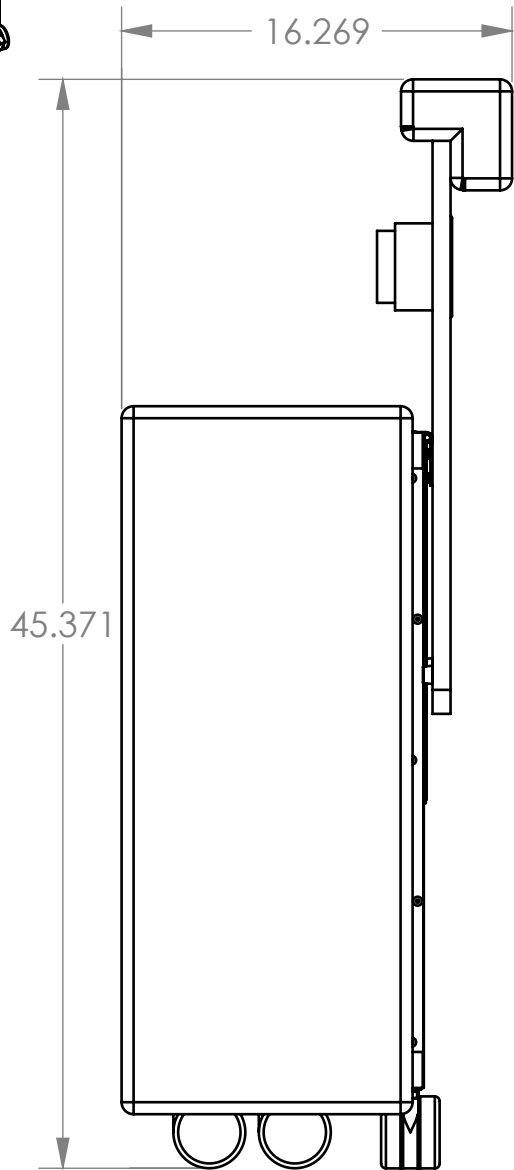

Common Dimensions - Floor Models